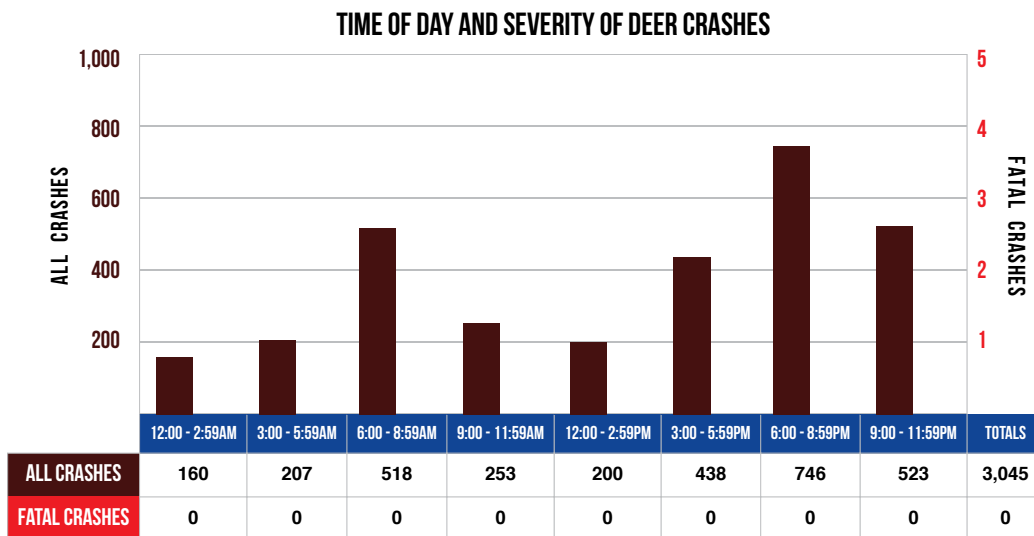

UPPER PENINSULA MICHIGAN MOTOR VEHICLE-DEER INVOLVED CRASHES

Vehicle-Deer Crashes

The Upper Peninsula had 3,045 reported vehicle-deer crashes during 2020. Those collisions resulted in 93 people injured and none killed. Of the 3,054 motor vehicles involved, 2,236 (73.2%) were passenger cars, SUVs, or vans; 724 (23.7%) were pickup trucks; 8 (0.3%) were motorhomes; and 31 (1.0%) were motorcycles. All other vehicle types (including uncoded and errors) totaled 55 (1.8%).

In the Upper Peninsula, 41.3 percent of crashes in all counties involved deer. This compares to 20.8 percent for the number of deer-involved crashes statewide. Delta County had the highest number of vehicle-deer crashes (506) in the Upper Peninsula, translating to 46.6 percent of the total crashes in that county in 2020.

The highest number of reported vehicle-deer collisions occurred during the 6:00 PM to 8:59 PM time period, when 24.5 percent (746) of the vehicle-deer crashes occurred. No fatal vehicle-deer crashes occurred in the Upper Peninsula in 2020.

SEASON OF THE YEAR — ALL DEER CRASHES

Of the total 3,045 reported vehicle-deer collisions in the Upper Peninsula, 33.5 percent (1,020) occurred during the fourth quarter of the year.