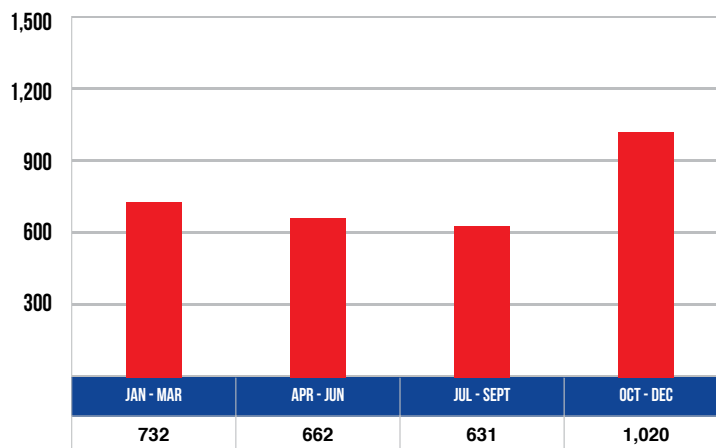

MONTHLY AND SEASONAL RATES FOR MOTOR VEHICLE-DEER CRASHES

MONTH	ALL CRASHES		FATAL CRASHES		INJURY CRASHES			PROPERTY DAMAGE ONLY
	Number	% of Total	Number	% of Total	A	B	C	
January	248	8.1	0	0.0	0	0	3	245
February	226	7.4	0	0.0	0	0	2	224
March	258	8.5	0	0.0	0	1	1	256
April	163	5.4	0	0.0	1	1	1	160
May	212	7.0	0	0.0	1	3	4	204
June	287	9.4	0	0.0	5	7	6	269
July	186	6.1	0	0.0	1	7	2	176
August	183	6.0	0	0.0	2	3	3	175
September	262	8.6	0	0.0	0	4	2	256
October	359	11.8	0	0.0	2	3	4	350
November	411	13.5	0	0.0	0	0	6	405
December	250	8.2	0	0.0	0	1	2	247
Total	3,045	100.0	0	0.0	12	30	36	2,967

SEASON OF THE YEAR — ALL DEER CRASHES

Of the total 3,045 reported vehicle-deer collisions in the Upper Peninsula, 33.5 percent (1,020) occurred during the fourth quarter of the year.