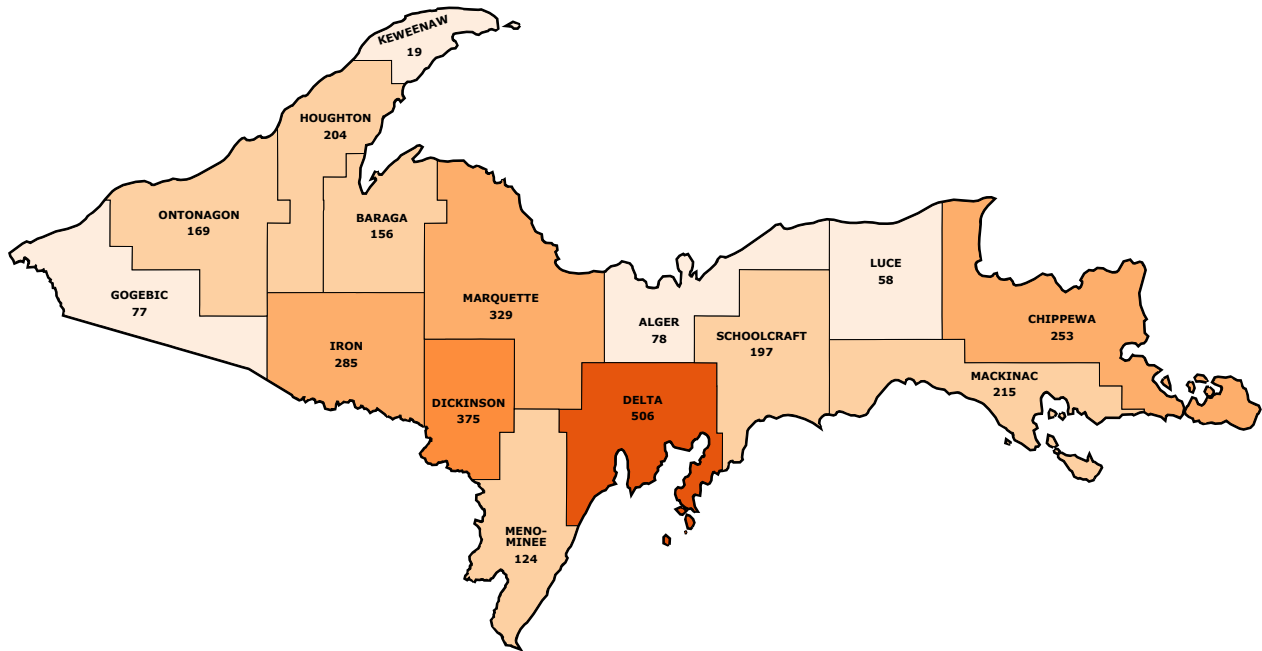

UPPER PENINSULA MICHIGAN MOTOR VEHICLE-DEER INVOLVED CRASHES

Vehicle-Deer Crashes

The Upper Peninsula had 3,045 reported vehicle-deer crashes during 2020. Those collisions resulted in 93 people injured and none killed. Of the 3,054 motor vehicles involved, 2,236 (73.2%) were passenger cars, SUVs, or vans; 724 (23.7%) were pickup trucks; 8 (0.3%) were motorhomes; and 31 (1.0%) were motorcycles. All other vehicle types (including uncoded and errors) totaled 55 (1.8%).

In the Upper Peninsula, 41.3 percent of crashes in all counties involved deer. This compares to 20.8 percent for the number of deer-involved crashes statewide. Delta County had the highest number of vehicle-deer crashes (506) in the Upper Peninsula, translating to 46.6 percent of the total crashes in that county in 2020.

The highest number of reported vehicle-deer collisions occurred during the 6:00 PM to 8:59 PM time period, when 24.5 percent (746) of the vehicle-deer crashes occurred. No fatal vehicle-deer crashes occurred in the Upper Peninsula in 2020.