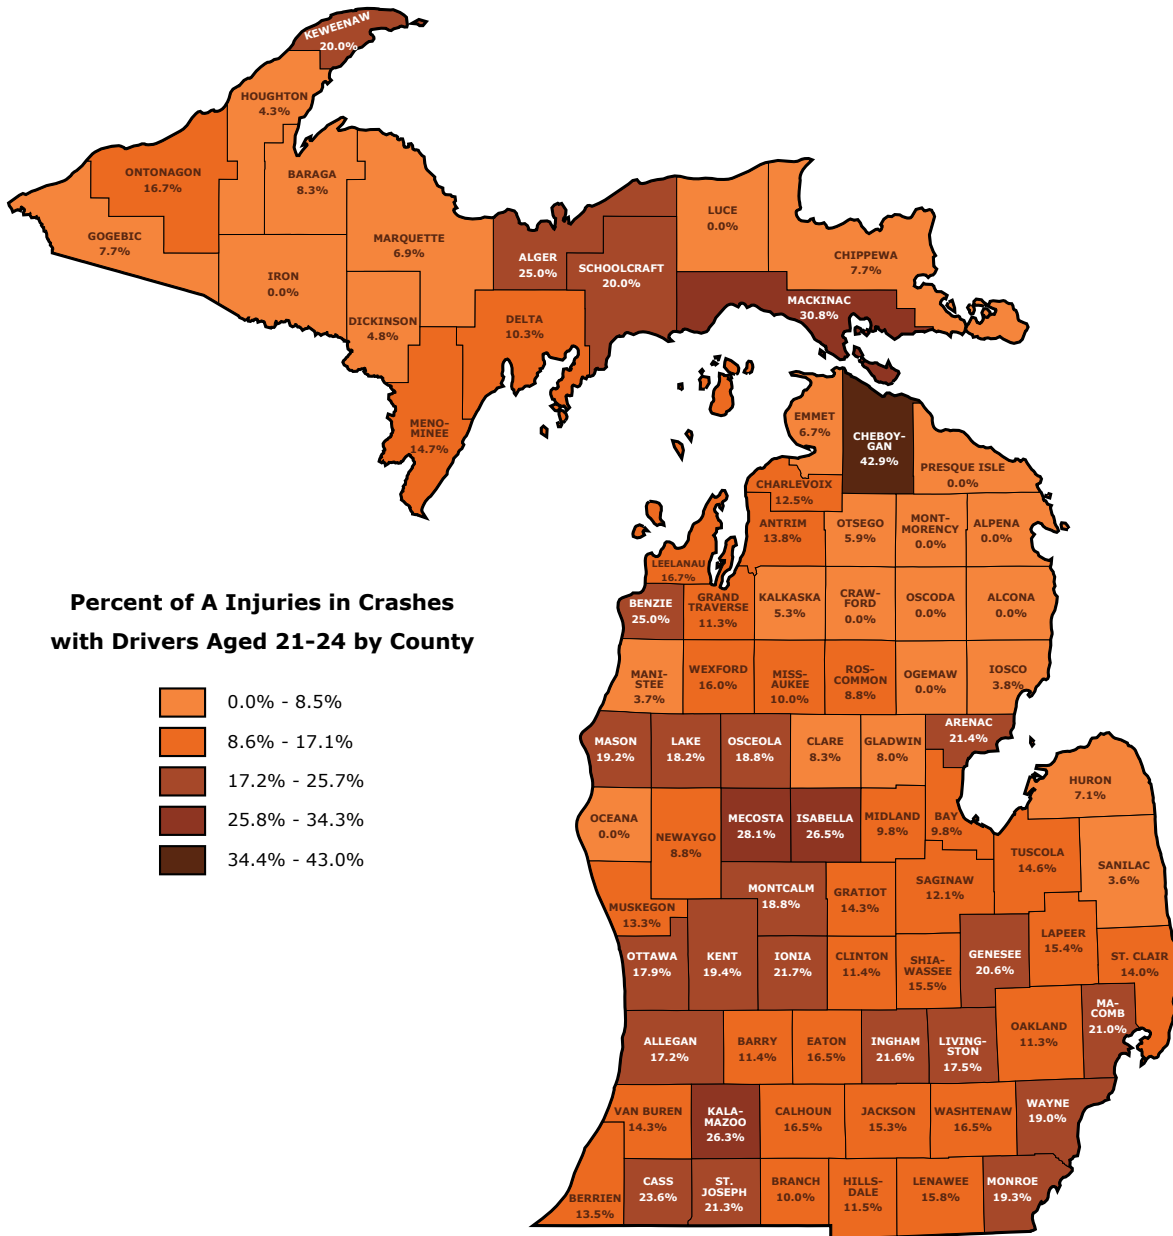

MTCF

Michigan Traffic
Crash Facts

YOUNG DRIVERS

AGE 21-24

2020

This map displays shaded categories of licensed drivers who are age 21-24 in each county as a percentage of the total licensed drivers for that county. Darker shades represent higher percentages of licensed young drivers and lighter shades represent lower percentages.

MTCF

Michigan Traffic
Crash Facts

YOUNG DRIVERS

AGE 21-24

2020

This map displays shaded categories of suspected serious injuries (A injuries) in crashes where there is a driver age 21-24 in each county as a percentage of the total A injuries for that county. Darker shades represent higher percentages of young driver-involved crash A injuries and lighter shades represent lower percentages.

2020

YOUNG DRIVERS (AGE 21-24)

COUNTY	A INJURIES IN YOUNG DRIVER (AGE 21-24) CRASHES	TOTAL A INJURIES	PERCENT OF A INJURIES IN YOUNG DRIVER (AGE 21-24) CRASHES
Alcona	0	10	0.0
Alger	5	20	25.0
Allegan	10	58	17.2
Alpena	0	6	0.0
Antrim	4	29	13.8
Arenac	3	14	21.4
Baraga	1	12	8.3
Barry	5	44	11.4
Bay	8	82	9.8
Benzie	2	8	25.0
Berrien	15	111	13.5
Branch	3	30	10.0
Calhoun	13	79	16.5
Cass	13	55	23.6
Charlevoix	1	8	12.5
Cheboygan	9	21	42.9
Chippewa	2	26	7.7
Clare	3	36	8.3
Clinton	5	44	11.4
Crawford	0	22	0.0
Delta	3	29	10.3
Dickinson	1	21	4.8
Eaton	13	79	16.5
Emmet	1	15	6.7
Genesee	42	204	20.6
Gladwin	2	25	8.0
Gogebic	1	13	7.7
Grand Traverse	7	62	11.3
Gratiot	4	28	14.3
Hillsdale	3	26	11.5
Houghton	1	23	4.3
Huron	2	28	7.1
Ingham	33	153	21.6
Ionia	10	46	21.7
Iosco	1	26	3.8
Iron	0	7	0.0
Isabella	13	49	26.5
Jackson	11	72	15.3
Kalamazoo	49	186	26.3
Kalkaska	1	19	5.3
Kent	76	391	19.4
Keweenaw	1	5	20.0