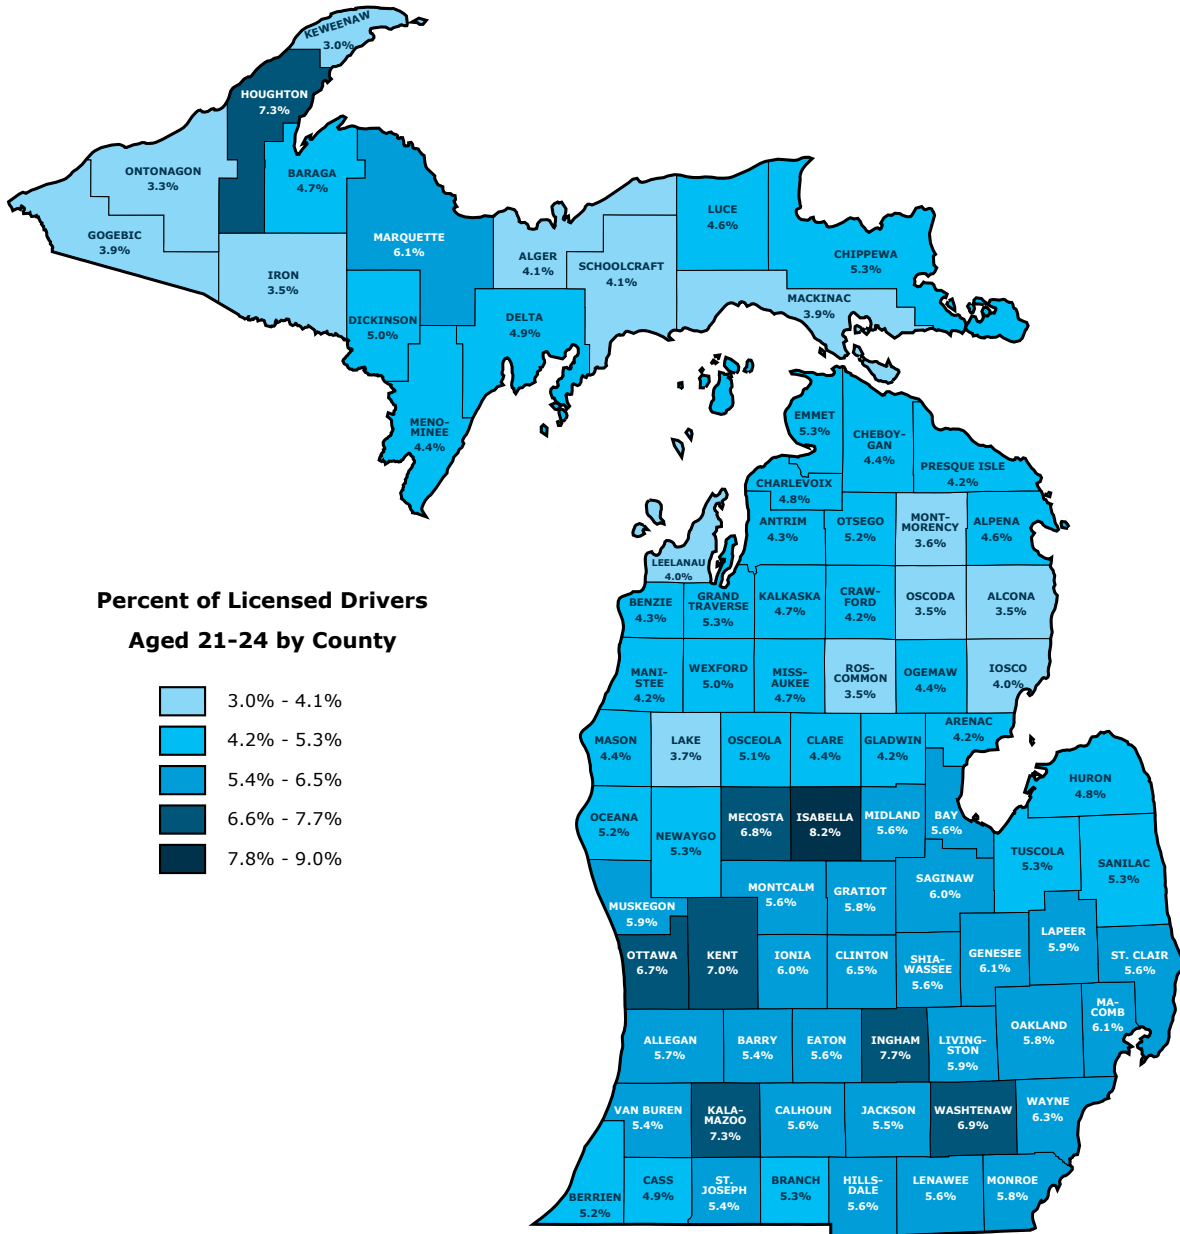

MTCF

Michigan Traffic
Crash Facts

YOUNG DRIVERS

AGE 21-24

2020

This map displays shaded categories of licensed drivers who are age 21-24 in each county as a percentage of the total licensed drivers for that county. Darker shades represent higher percentages of licensed young drivers and lighter shades represent lower percentages.

2020

YOUNG DRIVERS (AGE 21-24)

COUNTY	LICENSED YOUNG DRIVERS (AGE 21-24)	TOTAL LICENSED DRIVERS	PERCENT OF LICENSED YOUNG DRIVERS (AGE 21-24)
Alcona	306	8,859	3.5
Alger	268	6,547	4.1
Allegan	5,072	88,706	5.7
Alpena	1,030	22,202	4.6
Antrim	867	19,957	4.3
Arenac	494	11,822	4.2
Baraga	263	5,597	4.7
Barry	2,572	47,217	5.4
Bay	4,400	78,148	5.6
Benzie	634	14,828	4.3
Berrien	5,712	109,189	5.2
Branch	1,554	29,540	5.3
Calhoun	5,142	91,915	5.6
Cass	1,836	37,315	4.9
Charlevoix	1,027	21,405	4.8
Cheboygan	924	20,824	4.4
Chippewa	1,253	23,757	5.3
Clare	1,021	22,967	4.4
Clinton	3,853	59,227	6.5
Crawford	440	10,564	4.2
Delta	1,364	27,788	4.9
Dickinson	987	19,703	5.0
Eaton	4,522	80,394	5.6
Emmet	1,475	27,916	5.3
Genesee	17,566	286,769	6.1
Gladwin	826	19,664	4.2
Gogebic	411	10,597	3.9
Grand Traverse	3,896	73,930	5.3
Gratiot	1,576	27,158	5.8
Hillsdale	1,821	32,787	5.6
Houghton	1,738	23,805	7.3
Huron	1,193	24,833	4.8
Ingham	14,385	185,973	7.7
Ionia	2,631	44,087	6.0
Iosco	811	20,355	4.0
Iron	314	8,931	3.5
Isabella	3,275	39,780	8.2
Jackson	6,140	110,889	5.5
Kalamazoo	13,042	179,409	7.3
Kalkaska	670	14,257	4.7
Kent	32,279	459,688	7.0
Keweenaw	54	1,792	3.0