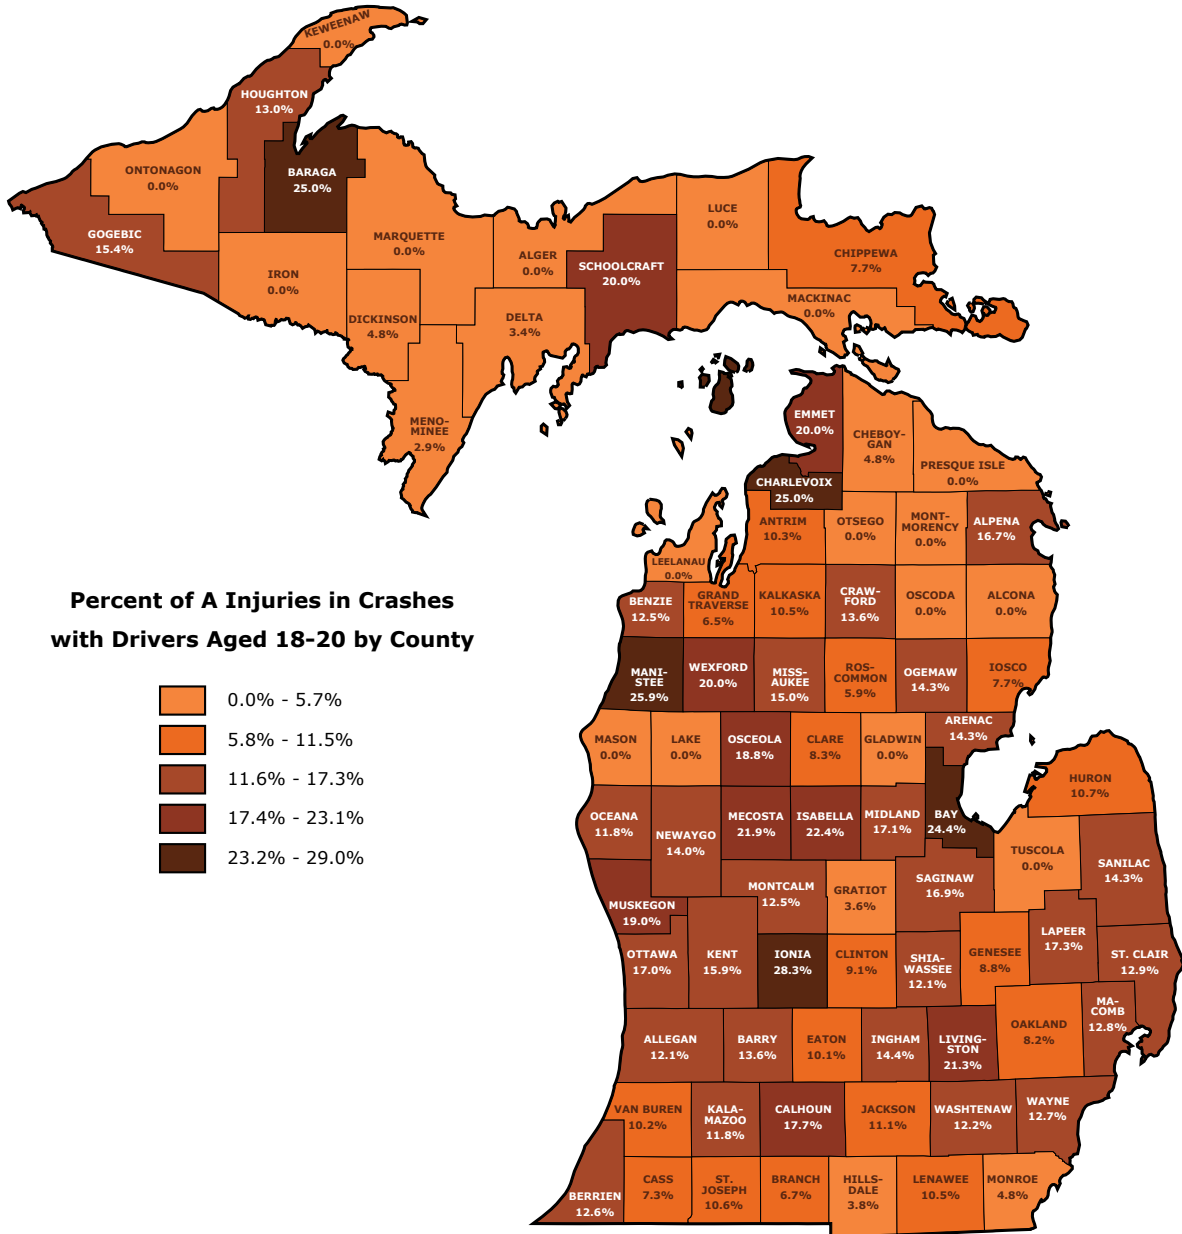

COUNTY	FATALITIES IN YOUNG DRIVER (AGE 18-20) CRASHES	TOTAL FATALITIES	PERCENT OF FATALITIES IN YOUNG DRIVER (AGE 18-20) CRASHES
Lake	0	2	0.0
Lapeer	2	7	28.6
Leelanau	0	1	0.0
Lenawee	1	14	7.1
Livingston	0	22	0.0
Luce	0	0	0.0
Mackinac	0	1	0.0
Macomb	8	41	19.5
Manistee	2	7	28.6
Marquette	0	4	0.0
Mason	0	5	0.0
Mecosta	0	5	0.0
Menominee	0	6	0.0
Midland	0	9	0.0
Missaukee	0	4	0.0
Monroe	1	25	4.0
Montcalm	3	11	27.3
Montmorency	0	0	0.0
Muskegon	0	23	0.0
Newaygo	2	16	12.5
Oakland	3	62	4.8
Oceana	3	5	60.0
Ogemaw	2	6	33.3
Ontonagon	0	0	0.0
Osceola	0	13	0.0
Oscoda	0	5	0.0
Otsego	0	5	0.0
Ottawa	0	15	0.0
Presque Isle	0	2	0.0
Roscommon	0	4	0.0
Saginaw	3	14	21.4
St. Clair	1	24	4.2
St. Joseph	6	17	35.3
Sanilac	0	3	0.0
Schoolcraft	0	2	0.0
Shiawassee	2	9	22.2
Tuscola	0	12	0.0
Van Buren	0	15	0.0
Washtenaw	2	26	7.7
Wayne	20	252	7.9
Wexford	2	4	50.0
<b>Total</b>	<b>99</b>	<b>1,083</b>	<b>9.1</b>

# YOUNG DRIVERS

AGE 18-20

# 2020

*This map displays shaded categories of suspected serious injuries (A injuries) in crashes where there is a driver age 18-20 in each county as a percentage of the total A injuries for that county. Darker shades represent higher percentages of young driver-involved crash A injuries and lighter shades represent lower percentages.*