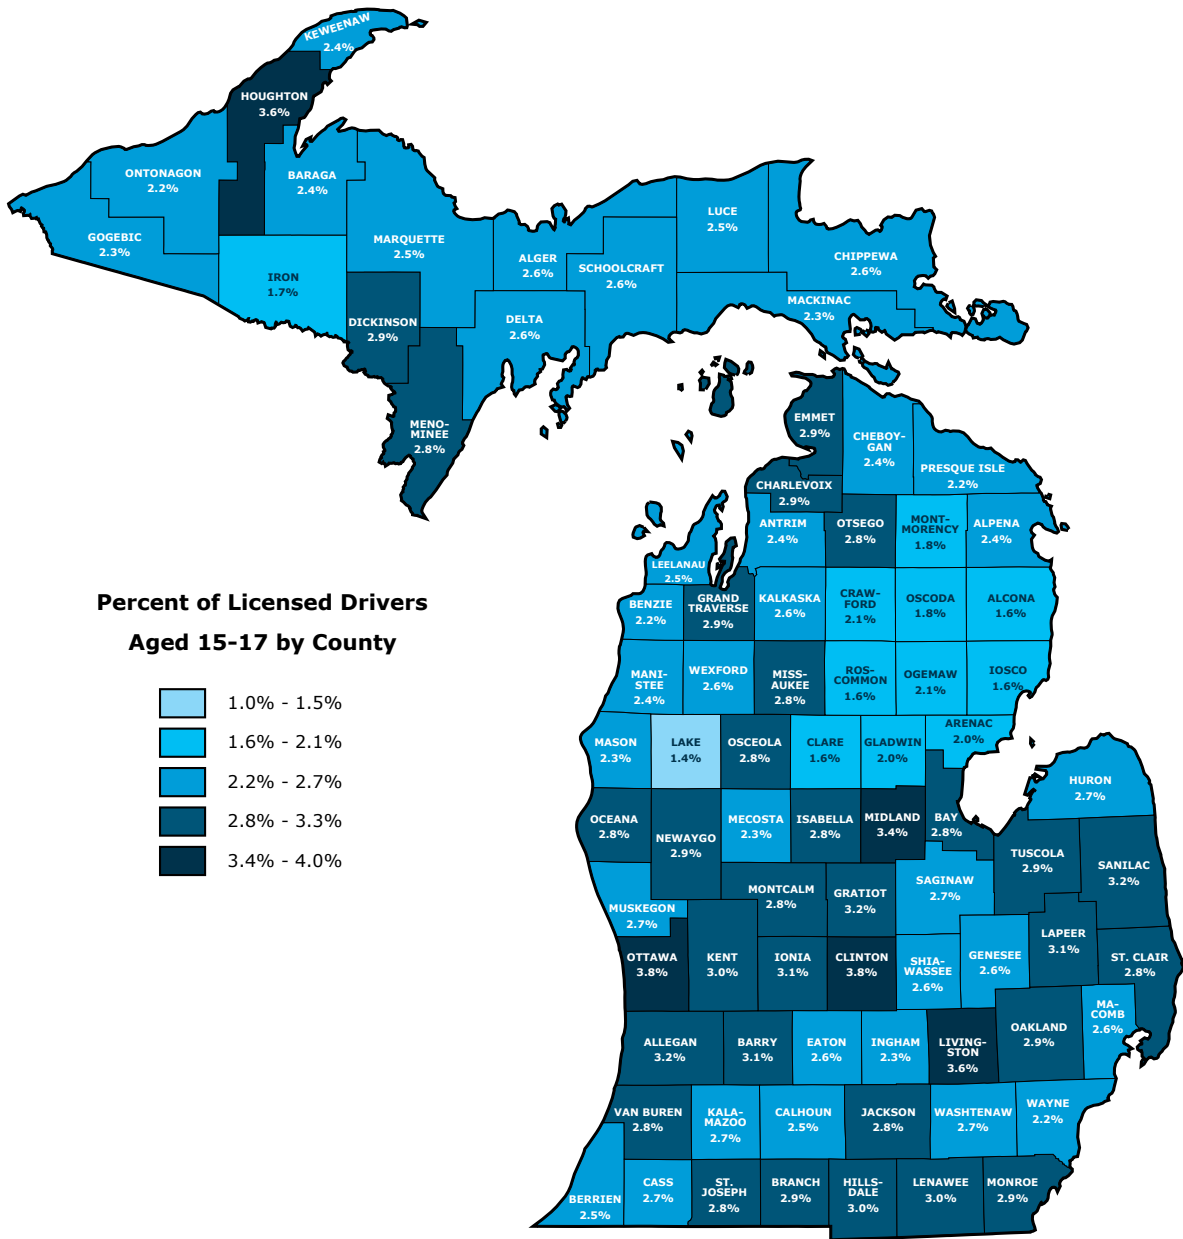

MTCF

Michigan Traffic
Crash Facts

YOUNG DRIVERS

AGE 15-17

2020

This map displays shaded categories of licensed drivers who are age 15-17 in each county as a percentage of the total licensed drivers for that county. Darker shades represent higher percentages of licensed young drivers and lighter shades represent lower percentages.

2020

YOUNG DRIVERS (AGE 15-17)

COUNTY	LICENSED YOUNG DRIVERS (AGE 15-17)	TOTAL LICENSED DRIVERS	PERCENT OF LICENSED YOUNG DRIVERS (AGE 15-17)
Alcona	142	8,859	1.6
Alger	170	6,547	2.6
Allegan	2,834	88,706	3.2
Alpena	529	22,202	2.4
Antrim	486	19,957	2.4
Arenac	238	11,822	2.0
Baraga	135	5,597	2.4
Barry	1,483	47,217	3.1
Bay	2,187	78,148	2.8
Benzie	332	14,828	2.2
Berrien	2,711	109,189	2.5
Branch	867	29,540	2.9
Calhoun	2,299	91,915	2.5
Cass	999	37,315	2.7
Charlevoix	618	21,405	2.9
Cheboygan	503	20,824	2.4
Chippewa	617	23,757	2.6
Clare	376	22,967	1.6
Clinton	2,254	59,227	3.8
Crawford	217	10,564	2.1
Delta	728	27,788	2.6
Dickinson	580	19,703	2.9
Eaton	2,070	80,394	2.6
Emmet	819	27,916	2.9
Genesee	7,474	286,769	2.6
Gladwin	394	19,664	2.0
Gogebic	246	10,597	2.3
Grand Traverse	2,125	73,930	2.9
Gratiot	860	27,158	3.2
Hillsdale	984	32,787	3.0
Houghton	850	23,805	3.6
Huron	682	24,833	2.7
Ingham	4,362	185,973	2.3
Ionia	1,387	44,087	3.1
Iosco	325	20,355	1.6
Iron	152	8,931	1.7
Isabella	1,119	39,780	2.8
Jackson	3,113	110,889	2.8
Kalamazoo	4,766	179,409	2.7
Kalkaska	370	14,257	2.6
Kent	13,741	459,688	3.0
Keweenaw	43	1,792	2.4

MTCF

Michigan Traffic
Crash Facts

YOUNG DRIVERS

AGE 15-17

2020

This map displays shaded categories of crashes with drivers who are age 15-17 in each county as a percentage of the total crashes for that county. Darker shades represent higher percentages of young driver-involved crashes and lighter shades represent lower percentages.