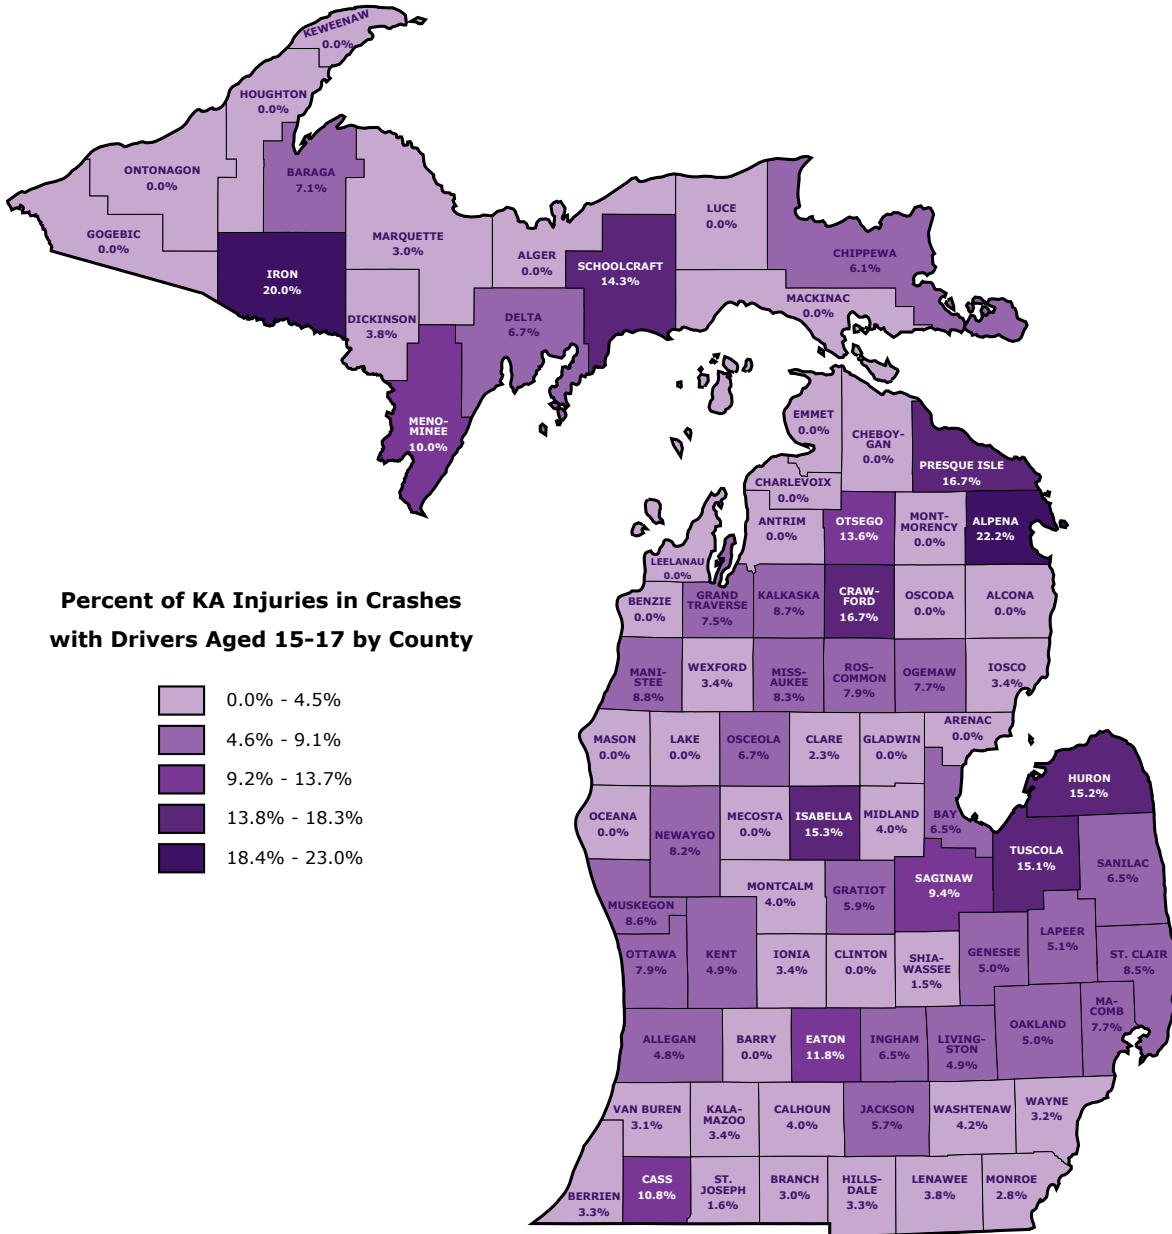

MTCF

Michigan Traffic
Crash Facts

YOUNG DRIVERS

AGE 15-17

2020

This map displays shaded categories of licensed drivers who are age 15-17 in each county as a percentage of the total licensed drivers for that county. Darker shades represent higher percentages of licensed young drivers and lighter shades represent lower percentages.

MTCF

Michigan Traffic
Crash Facts

YOUNG DRIVERS

AGE 15-17

2020

This map displays shaded categories of crashes with drivers who are age 15-17 in each county as a percentage of the total crashes for that county. Darker shades represent higher percentages of young driver-involved crashes and lighter shades represent lower percentages.

COUNTY	A INJURIES IN YOUNG DRIVER (AGE 15- 17) CRASHES	TOTAL A INJURIES	PERCENT OF A INJURIES IN YOUNG DRIVER (AGE 15- 17) CRASHES
Lake	0	11	0.0
Lapeer	3	52	5.8
Leelanau	0	6	0.0
Lenawee	2	38	5.3
Livingston	4	80	5.0
Luce	0	6	0.0
Mackinac	0	13	0.0
Macomb	21	243	8.6
Manistee	3	27	11.1
Marquette	1	29	3.4
Mason	0	26	0.0
Mecosta	0	32	0.0
Menominee	4	34	11.8
Midland	1	41	2.4
Missaukee	2	20	10.0
Monroe	1	83	1.2
Montcalm	3	64	4.7
Montmorency	0	3	0.0
Muskegon	10	105	9.5
Newaygo	5	57	8.8
Oakland	20	379	5.3
Oceana	0	17	0.0
Ogemaw	0	7	0.0
Ontonagon	0	6	0.0
Osceola	3	32	9.4
Oscoda	0	5	0.0
Otsego	3	17	17.6
Ottawa	10	112	8.9
Presque Isle	0	4	0.0
Roscommon	3	34	8.8
Saginaw	12	124	9.7
St. Clair	10	93	10.8
St. Joseph	1	47	2.1
Sanilac	2	28	7.1
Schoolcraft	1	5	20.0
Shiawassee	1	58	1.7
Tuscola	6	41	14.6
Van Buren	2	49	4.1
Washtenaw	6	139	4.3
Wayne	39	1,019	3.8
Wexford	0	25	0.0
Total	299	5,433	5.5

MTCF

Michigan Traffic
Crash Facts

YOUNG DRIVERS

AGE 15-17

2020

This map displays shaded categories of fatalities and suspected serious injuries (KA injuries) in crashes where there is a driver age 15-17 in each county as a percentage of the total KA injuries for that county. Darker shades represent higher percentages of young driver-involved crash KA injuries and lighter shades represent lower percentages.