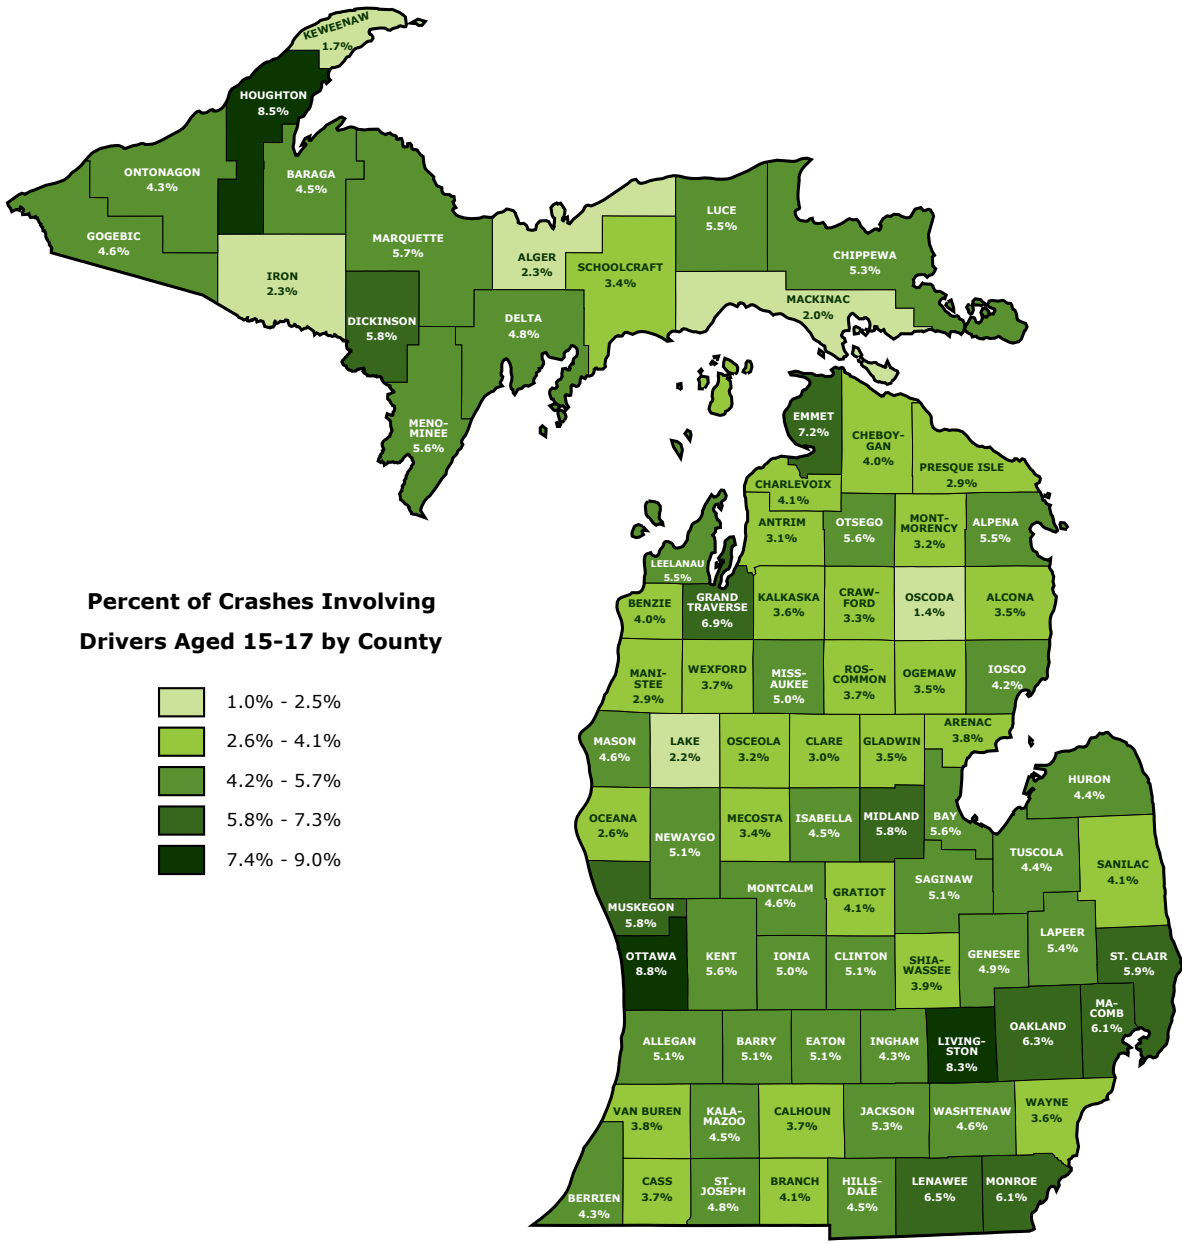

MTCF

Michigan Traffic
Crash Facts

YOUNG DRIVERS

AGE 15-17

2020

This map displays shaded categories of licensed drivers who are age 15-17 in each county as a percentage of the total licensed drivers for that county. Darker shades represent higher percentages of licensed young drivers and lighter shades represent lower percentages.

COUNTY	LICENSED YOUNG DRIVERS (AGE 15-17)	TOTAL LICENSED DRIVERS	PERCENT OF LICENSED YOUNG DRIVERS (AGE 15-17)
Lake	118	8,475	1.4
Lapeer	2,122	68,486	3.1
Leelanau	475	18,970	2.5
Lenawee	2,165	71,909	3.0
Livingston	5,540	153,938	3.6
Luce	104	4,119	2.5
Mackinac	208	8,973	2.3
Macomb	17,161	656,790	2.6
Manistee	444	18,813	2.4
Marquette	1,168	46,946	2.5
Mason	525	22,477	2.3
Mecosta	644	27,563	2.3
Menominee	485	17,243	2.8
Midland	2,167	63,637	3.4
Missaukee	315	11,301	2.8
Monroe	3,310	115,912	2.9
Montcalm	1,300	45,713	2.8
Montmorency	143	7,849	1.8
Muskegon	3,292	123,257	2.7
Newaygo	1,066	36,770	2.9
Oakland	28,160	967,227	2.9
Oceana	544	19,629	2.8
Ogemaw	342	16,544	2.1
Ontonagon	110	4,927	2.2
Osceola	477	16,866	2.8
Oscoda	113	6,422	1.8
Otsego	560	19,753	2.8
Ottawa	8,102	211,242	3.8
Presque Isle	239	10,831	2.2
Roscommon	321	19,858	1.6
Saginaw	3,573	132,234	2.7
St. Clair	3,433	120,732	2.8
St. Joseph	1,135	40,974	2.8
Sanilac	995	30,670	3.2
Schoolcraft	167	6,450	2.6
Shiawassee	1,345	51,881	2.6
Tuscola	1,173	40,016	2.9
Van Buren	1,559	54,879	2.8
Washtenaw	6,871	251,644	2.7
Wayne	24,400	1,090,362	2.2
Wexford	648	24,811	2.6
Total	194,206	7,118,184	2.7

MTCF

Michigan Traffic
Crash Facts

YOUNG DRIVERS

AGE 15-17

2020

This map displays shaded categories of crashes with drivers who are age 15-17 in each county as a percentage of the total crashes for that county. Darker shades represent higher percentages of young driver-involved crashes and lighter shades represent lower percentages.