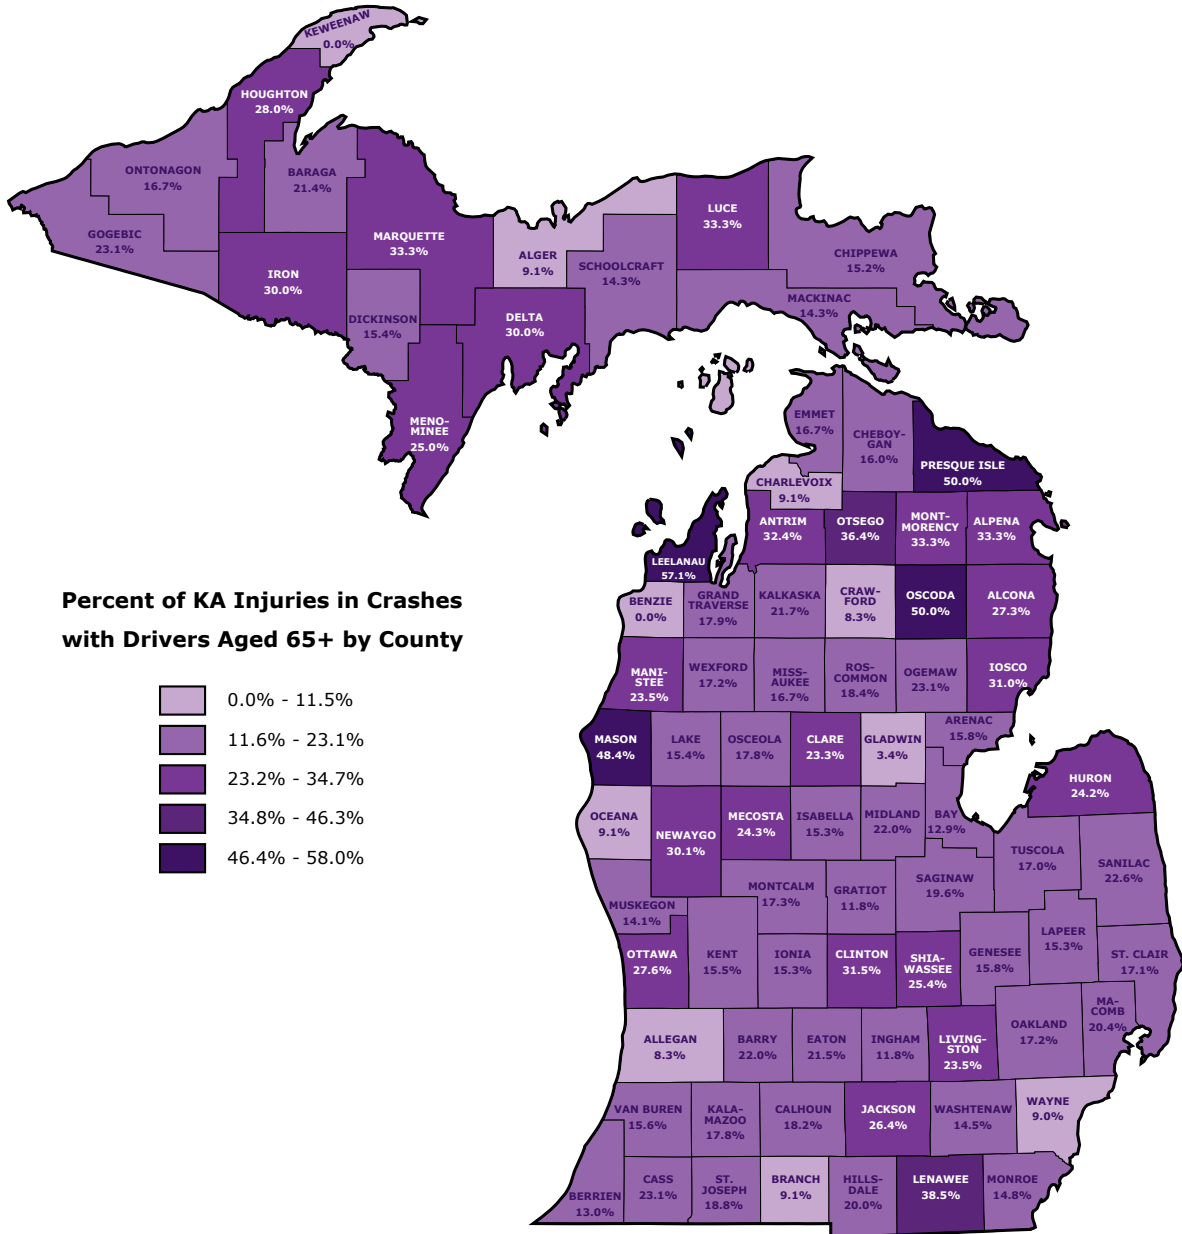

COUNTY	A INJURIES IN SENIOR DRIVER (AGE 65+) CRASHES	TOTAL A INJURIES	PERCENT OF A INJURIES IN SENIOR DRIVER (AGE 65+) CRASHES
Lake	1	11	9.1
Lapeer	9	52	17.3
Leelanau	3	6	50.0
Lenawee	16	38	42.1
Livingston	16	80	20.0
Luce	2	6	33.3
Mackinac	2	13	15.4
Macomb	50	243	20.6
Manistee	7	27	25.9
Marquette	9	29	31.0
Mason	13	26	50.0
Mecosta	9	32	28.1
Menominee	7	34	20.6
Midland	10	41	24.4
Missaukee	2	20	10.0
Monroe	11	83	13.3
Montcalm	12	64	18.8
Montmorency	1	3	33.3
Muskegon	15	105	14.3
Newaygo	16	57	28.1
Oakland	62	379	16.4
Oceana	1	17	5.9
Ogemaw	1	7	14.3
Ontonagon	1	6	16.7
Osceola	6	32	18.8
Oscoda	1	5	20.0
Otsego	5	17	29.4
Ottawa	29	112	25.9
Presque Isle	3	4	75.0
Roscommon	6	34	17.6
Saginaw	24	124	19.4
St. Clair	15	93	16.1
St. Joseph	9	47	19.1
Sanilac	7	28	25.0
Schoolcraft	1	5	20.0
Shiawassee	14	58	24.1
Tuscola	7	41	17.1
Van Buren	8	49	16.3
Washtenaw	20	139	14.4
Wayne	96	1,019	9.4
Wexford	4	25	16.0
Total	883	5,433	16.3

MTCF

Michigan Traffic
Crash Facts

SENIOR DRIVERS

AGE 65 AND OVER

2020

This map displays shaded categories of fatalities and suspected serious injuries (KA injuries) in crashes where there is a driver age 65 and over in each county as a percentage of the total KA injuries for that county. Darker shades represent higher percentages of senior driver-involved crash KA injuries and lighter shades represent lower percentages.