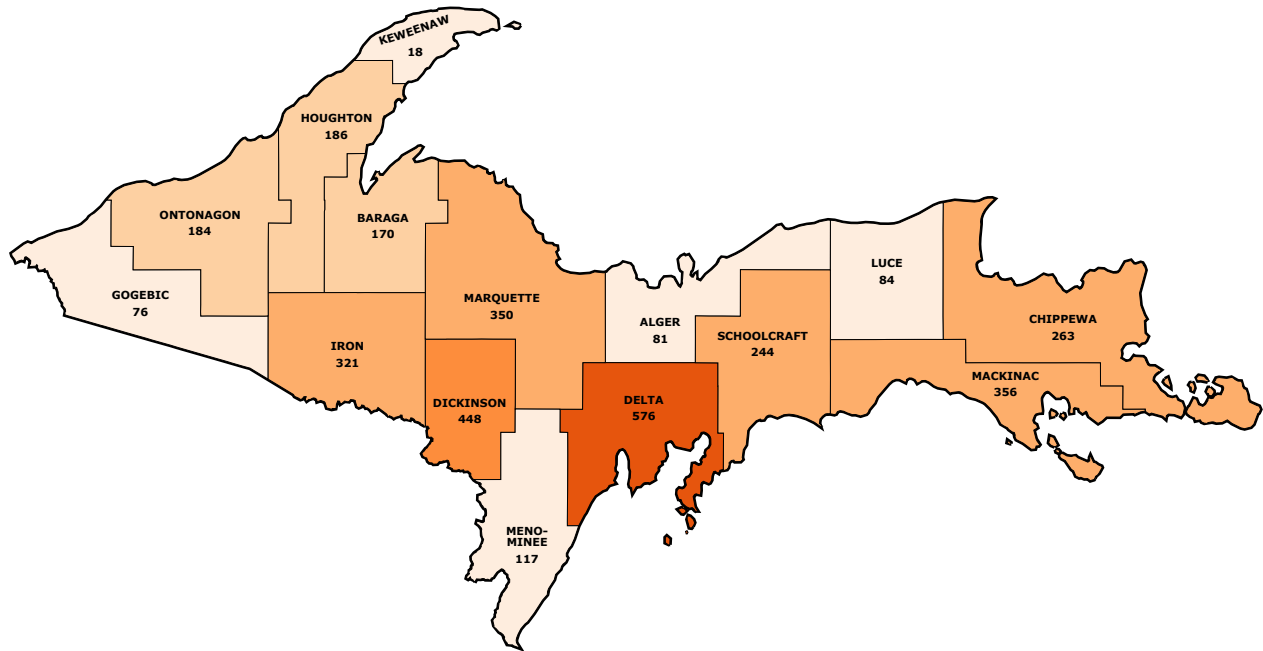

UPPER PENINSULA MICHIGAN MOTOR VEHICLE-DEER INVOLVED CRASHES

Vehicle-Deer Crashes

The Upper Peninsula had 3,474 reported vehicle-deer crashes during 2019. Those collisions resulted in 74 people injured and one killed. Of the 3,487 units involved, 2,622 (75.2%) were passenger cars, SUVs, or vans; 794 (22.8%) were pickup trucks; 3 (0.1%) were motorhomes; and 17 (0.5%) were motorcycles. All other vehicle types (including uncoded and errors) totaled 51 (1.5%).

In the Upper Peninsula, 38.0 percent of crashes in all counties involved deer. This compares to 17.7 percent for the number of deer-involved crashes statewide. Delta County had the highest number of vehicle-deer crashes (576) in the Upper Peninsula, translating to 43.8 percent of the total crashes in that county in 2019.

TIME OF DAY AND SEVERITY OF DEER CRASHES

The highest number of reported vehicle-deer collisions occurred during the 6:00 PM to 8:59 PM time period, when 23.2 percent (807) of the vehicle-deer crashes occurred. One fatal vehicle-deer crash occurred in the 6:00 AM to 8:59 AM time period in the Upper Peninsula in 2019.