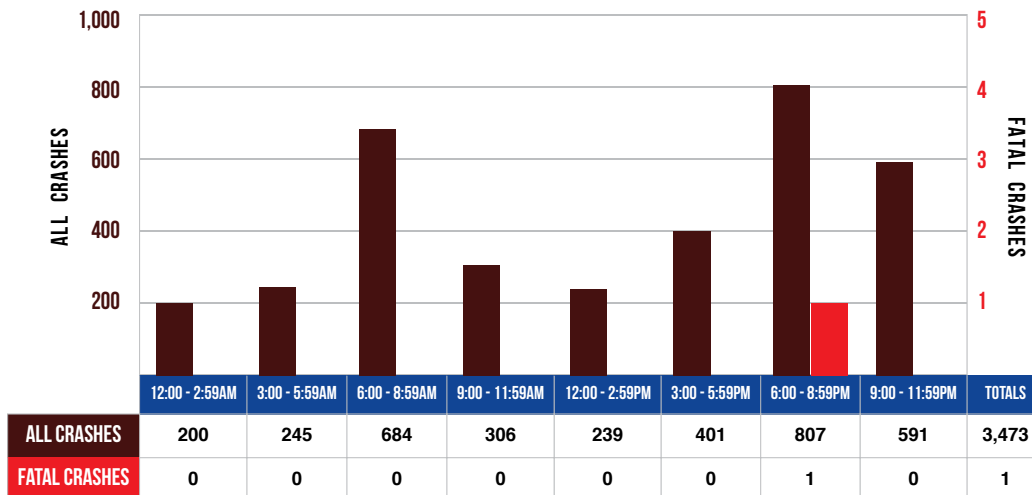

UPPER PENINSULA MICHIGAN MOTOR VEHICLE-DEER INVOLVED CRASHES

Vehicle-Deer Crashes

The Upper Peninsula had 3,474 reported vehicle-deer crashes during 2019. Those collisions resulted in 74 people injured and one killed. Of the 3,487 units involved, 2,622 (75.2%) were passenger cars, SUVs, or vans; 794 (22.8%) were pickup trucks; 3 (0.1%) were motorhomes; and 17 (0.5%) were motorcycles. All other vehicle types (including uncoded and errors) totaled 51 (1.5%).

In the Upper Peninsula, 38.0 percent of crashes in all counties involved deer. This compares to 17.7 percent for the number of deer-involved crashes statewide. Delta County had the highest number of vehicle-deer crashes (576) in the Upper Peninsula, translating to 43.8 percent of the total crashes in that county in 2019.

TIME OF DAY AND SEVERITY OF DEER CRASHES

The highest number of reported vehicle-deer collisions occurred during the 6:00 PM to 8:59 PM time period, when 23.2 percent (807) of the vehicle-deer crashes occurred. One fatal vehicle-deer crash occurred in the 6:00 AM to 8:59 AM time period in the Upper Peninsula in 2019.

Note: Time and Severity chart excludes one crash where time of day is unknown.

MONTHLY AND SEASONAL RATES FOR MOTOR VEHICLE-DEER CRASHES

MONTH	ALL CRASHES		FATAL CRASHES		INJURY CRASHES			PROPERTY DAMAGE ONLY
	Number	% of Total	Number	% of Total	A	B	C	
January	205	5.9	0	0.0	0	0	2	203
February	134	3.9	0	0.0	0	0	1	133
March	216	6.2	0	0.0	0	3	1	212
April	316	9.1	0	0.0	0	0	1	315
May	261	7.5	0	0.0	2	0	3	256
June	358	10.3	1	100.0	0	2	4	351
July	265	7.6	0	0.0	2	3	7	253
August	222	6.4	0	0.0	0	4	4	214
September	241	6.9	0	0.0	2	1	1	237
October	458	13.2	0	0.0	0	4	8	446
November	501	14.4	0	0.0	1	2	6	492
December	297	8.5	0	0.0	0	0	1	296
Total	3,474	100.0	1	100.0	7	19	39	3,408