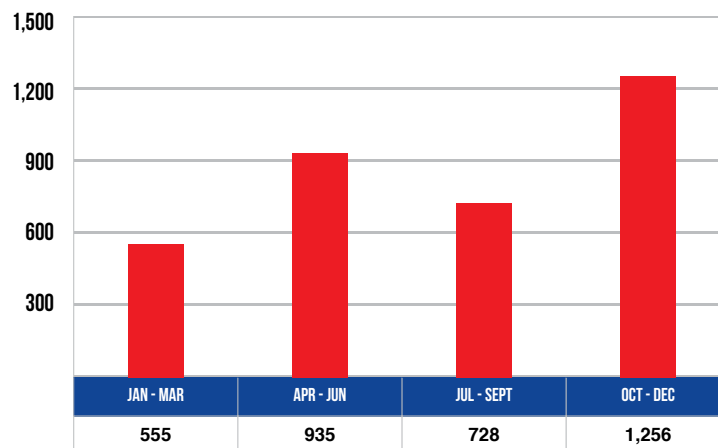

MONTHLY AND SEASONAL RATES FOR MOTOR VEHICLE-DEER CRASHES

MONTH	ALL CRASHES		FATAL CRASHES		INJURY CRASHES			PROPERTY DAMAGE ONLY
	Number	% of Total	Number	% of Total	A	B	C	
January	205	5.9	0	0.0	0	0	2	203
February	134	3.9	0	0.0	0	0	1	133
March	216	6.2	0	0.0	0	3	1	212
April	316	9.1	0	0.0	0	0	1	315
May	261	7.5	0	0.0	2	0	3	256
June	358	10.3	1	100.0	0	2	4	351
July	265	7.6	0	0.0	2	3	7	253
August	222	6.4	0	0.0	0	4	4	214
September	241	6.9	0	0.0	2	1	1	237
October	458	13.2	0	0.0	0	4	8	446
November	501	14.4	0	0.0	1	2	6	492
December	297	8.5	0	0.0	0	0	1	296
Total	3,474	100.0	1	100.0	7	19	39	3,408

SEASON OF THE YEAR — ALL DEER CRASHES

Of the total 3,474 reported vehicle-deer collisions in the Upper Peninsula, 36.2 percent (1,256) occurred during the fourth quarter of the year.