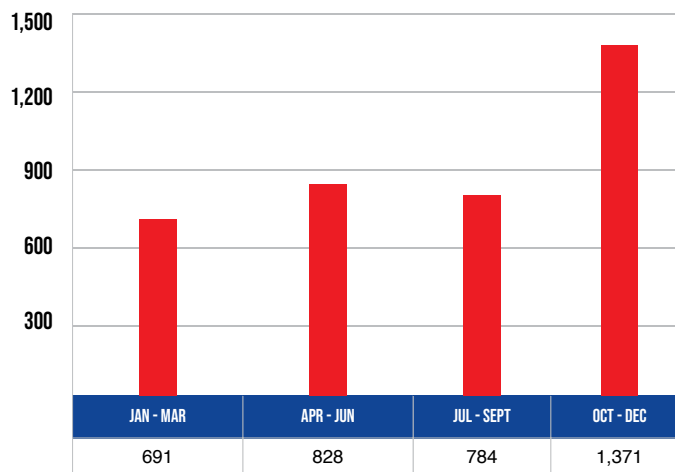

MONTHLY AND SEASONAL RATES FOR MOTOR VEHICLE-DEER CRASHES

MONTH	ALL CRASHES		FATAL CRASHES		INJURY CRASHES			PROPERTY DAMAGE ONLY
	Number	% of Total	Number	% of Total	A	B	C	
January	297	8.1	0	0.0	0	0	1	296
February	154	4.2	0	0.0	0	1	0	153
March	240	6.5	0	0.0	0	1	4	235
April	269	7.3	0	0.0	0	1	3	265
May	229	6.2	0	0.0	0	3	2	224
June	330	9.0	0	0.0	2	1	4	323
July	270	7.3	1	50.0	0	5	4	260
August	203	5.5	0	0.0	1	2	7	193
September	311	8.5	0	0.0	1	2	3	305
October	471	12.8	0	0.0	1	1	10	459
November	509	13.9	1	50.0	0	0	3	505
December	391	10.6	0	0.0	1	1	4	385
Total	3,674	100.0	2	100.0	6	18	45	3,603

SEASON OF THE YEAR – ALL DEER CRASHES

Of the total 3,674 reported vehicle-deer collisions in the Upper Peninsula, 37.3 percent (1,371) occurred during the fourth quarter of the year.