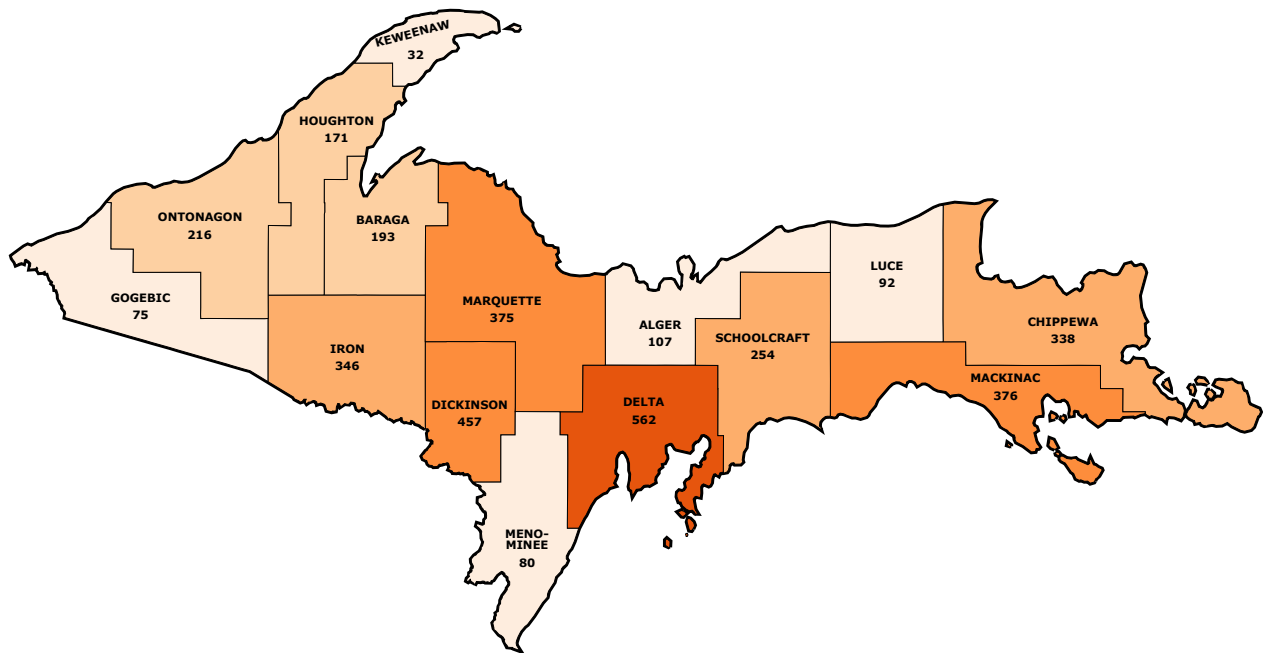

# UPPER PENINSULA MICHIGAN MOTOR VEHICLE-DEER INVOLVED CRASHES

## Vehicle-Deer Crashes

The Upper Peninsula had 3,674 reported vehicle-deer crashes during 2018. Those collisions resulted in 79 people injured and two killed. Of the 3,680 vehicles involved, 2,792 (75.9%) were passenger cars, SUVs, or vans; 786 (21.4%) were pickups; and 12 (0.3%) were motorhomes. All other vehicle types (including motorcycle, snowmobile, ORV/ATV, large truck, and moped; uncoded and errors are also included) totaled 90 (2.4).

In the Upper Peninsula, 41.1 percent of crashes in all counties involved deer. This compares to 17.1 percent for the number of deer-involved crashes statewide. Delta County had the highest number of vehicle-deer crashes (562), translating to 45.4 percent of the total crashes in that county in 2018.

The highest number of reported vehicle-deer collisions occurred during the 6:00 PM to 8:59 PM time period, when 25.0 percent (920) of the vehicle-deer crashes occurred. One fatal vehicle-deer crash occurred in the 6:00 AM to 8:59 AM time period and in the 9:00 AM to 11:59 AM time period in the Upper Peninsula in 2018.