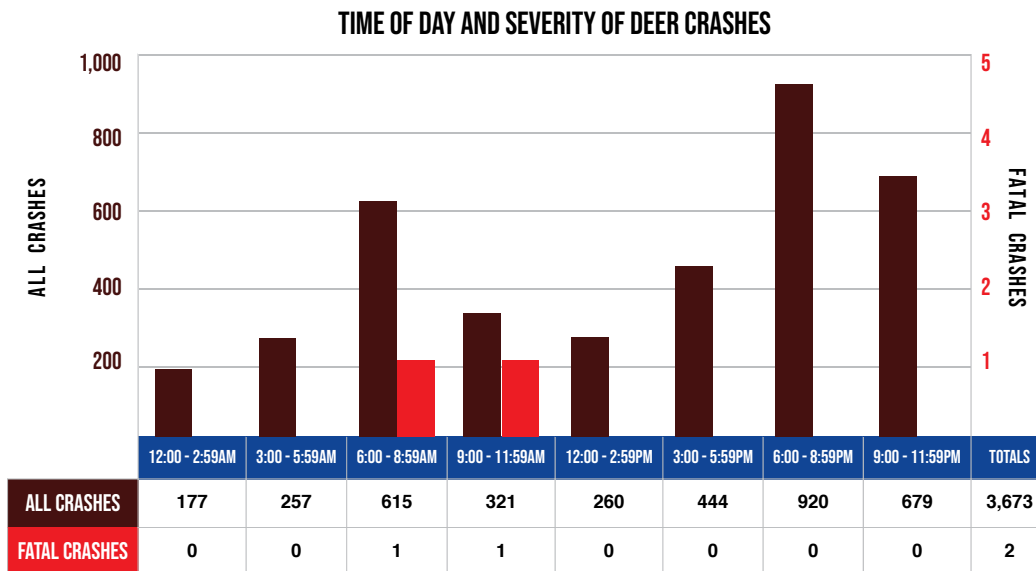

## Vehicle-Deer Crashes

The Upper Peninsula had 3,674 reported vehicle-deer crashes during 2018. Those collisions resulted in 79 people injured and two killed. Of the 3,680 vehicles involved, 2,792 (75.9%) were passenger cars, SUVs, or vans; 786 (21.4%) were pickups; and 12 (0.3%) were motorhomes. All other vehicle types (including motorcycle, snowmobile, ORV/ATV, large truck, and moped; uncoded and errors are also included) totaled 90 (2.4).

In the Upper Peninsula, 41.1 percent of crashes in all counties involved deer. This compares to 17.1 percent for the number of deer-involved crashes statewide. Delta County had the highest number of vehicle-deer crashes (562), translating to 45.4 percent of the total crashes in that county in 2018.

## UPPER PENINSULA LIGHT CONDITION AND TIME OF DAY IN MOTOR VEHICLE-DEER CRASHES

LIGHT CONDITION	ALL CRASHES		FATAL		INJURY			PROPERTY DAMAGE ONLY
	Number	% of Total	Number	% of Total	A	B	C	
Daylight	1,257	34.2	1	50.0	4	9	19	1,224
Dawn	219	6.0	0	0.0	0	0	3	216
Dusk	255	6.9	0	0.0	1	2	4	248
Dark lighted	153	4.2	0	0.0	1	1	2	149
Dark unlighted	1,768	48.1	1	50.0	0	6	17	1,744
Other/Unknown	22	0.6	0	0.0	0	0	0	22
<b>Total</b>	<b>3,674</b>	<b>100.0</b>	<b>2</b>	<b>100.0</b>	<b>6</b>	<b>18</b>	<b>45</b>	<b>3,603</b>

The highest number of reported vehicle-deer collisions occurred during the 6:00 PM to 8:59 PM time period, when 25.0 percent (920) of the vehicle-deer crashes occurred. One fatal vehicle-deer crash occurred in the 6:00 AM to 8:59 AM time period and in the 9:00 AM to 11:59 AM time period in the Upper Peninsula in 2018.