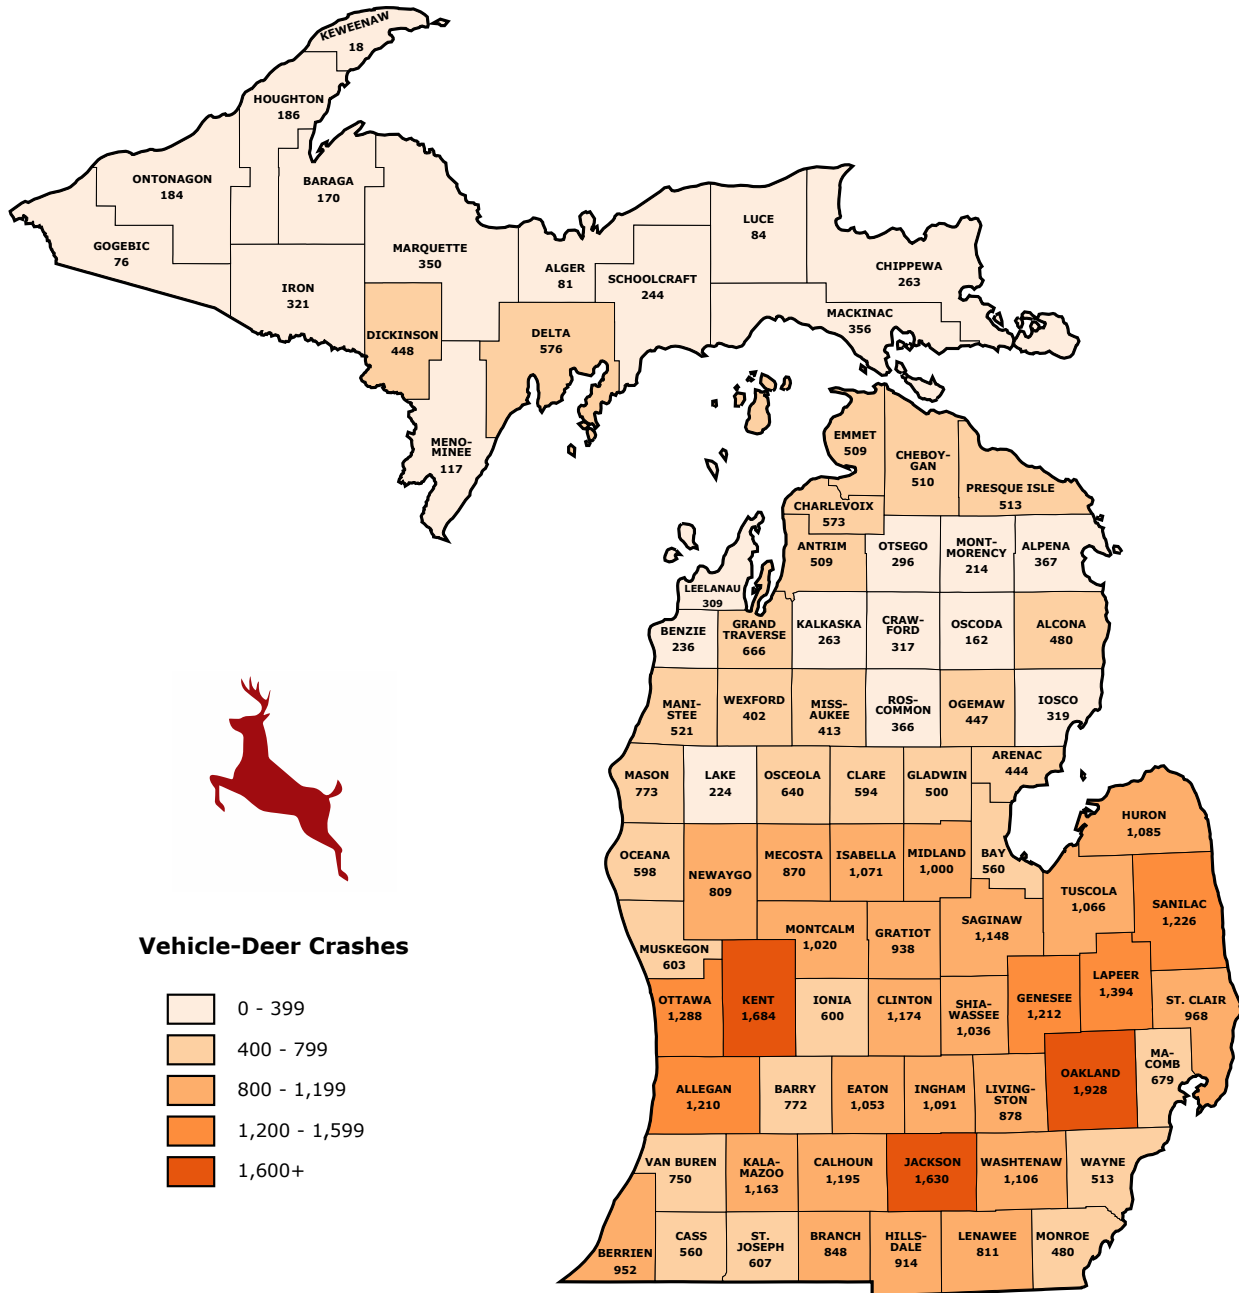

# MICHIGAN MOTOR VEHICLE-DEER INVOLVED CRASHES

Michigan motorists reported 55,531 vehicle-deer crashes in 2019. As a result of those collisions, 1,429 people were injured and 12 people were killed. Eight of the people killed were motorcycle riders. Of the 55,815 units involved, 44,231 (79.2%) were passenger cars, SUVs, or vans; 10,346 (18.5%) were pickup trucks; 148 (0.3%) were motorhomes; and 216 (0.4%) were motorcycles. All other vehicle types (including uncoded and errors) totaled 876 (1.6%).

Motor vehicle-deer crashes occurred most often in Michigan's heavily populated southern counties; Oakland County had the highest number with 1,928 in 2019.

## LIGHT CONDITION AND TIME OF DAY IN MOTOR VEHICLE-DEER CRASHES

LIGHT CONDITION	ALL CRASHES		FATAL		INJURY			PROPERTY DAMAGE ONLY
	Number	% of Total	Number	% of Total	A	B	C	
Daylight	13,184	23.7	3	25.0	29	150	189	12,813
Dawn	5,239	9.4	1	8.3	5	29	49	5,155
Dusk	2,632	4.7	0	0.0	6	19	30	2,577
Dark lighted	2,686	4.8	0	0.0	4	26	39	2,617
Dark unlighted	31,331	56.4	7	58.3	45	204	438	30,637
Other/Unknown	459	0.8	1	8.3	0	0	3	455
<b>Total</b>	<b>55,531</b>	<b>100.0</b>	<b>12</b>	<b>100.0</b>	<b>89</b>	<b>428</b>	<b>748</b>	<b>54,254</b>

The highest number of reported vehicle-deer collisions occurred during the 6:00 PM to 8:59 PM time period, when 24.7 percent (13,702) of vehicle-deer crashes occurred. It also had the highest number of fatal vehicle-deer crashes, with six.