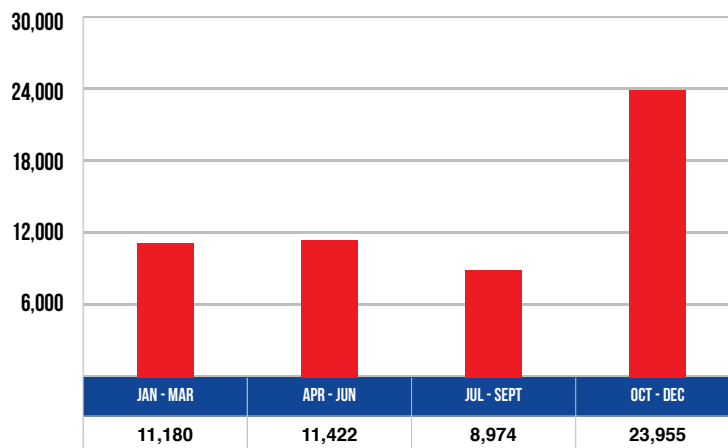

MONTHLY AND SEASONAL RATES FOR MOTOR VEHICLE-DEER CRASHES

MONTH	ALL CRASHES		FATAL CRASHES		INJURY CRASHES			PROPERTY DAMAGE ONLY
	Number	% of Total	Number	% of Total	A	B	C	
January	3,653	6.6	0	0.0	2	13	40	3,598
February	3,226	5.8	0	0.0	2	8	30	3,186
March	4,301	7.7	0	0.0	3	24	45	4,229
April	3,209	5.8	0	0.0	7	19	34	3,149
May	3,770	6.8	3	25.0	9	39	62	3,657
June	4,443	8.0	1	8.3	10	64	83	4,285
July	3,049	5.5	3	25.0	21	54	48	2,923
August	2,681	4.8	0	0.0	11	38	48	2,584
September	3,244	5.8	2	16.7	5	27	46	3,164
October	8,035	14.5	2	16.7	7	68	128	7,830
November	9,885	17.8	1	8.3	8	50	128	9,698
December	6,035	10.9	0	0.0	4	24	56	5,951
Total	55,531	100.0	12	100.0	89	428	748	54,254

SEASON OF THE YEAR — ALL DEER CRASHES

Of the total 55,531 reported vehicle-deer collisions, 43.1 percent (23,955) occurred during the fourth quarter of the year.