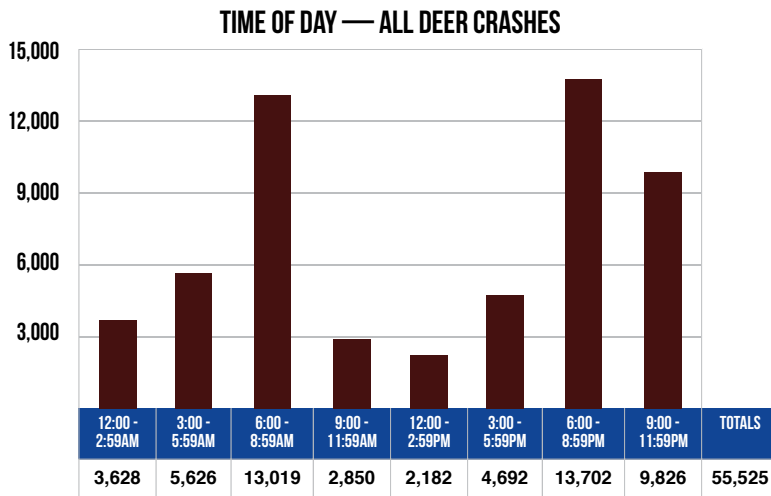

# MICHIGAN MOTOR VEHICLE-DEER INVOLVED CRASHES

Michigan motorists reported 55,531 vehicle-deer crashes in 2019. As a result of those collisions, 1,429 people were injured and 12 people were killed. Eight of the people killed were motorcycle riders. Of the 55,815 units involved, 44,231 (79.2%) were passenger cars, SUVs, or vans; 10,346 (18.5%) were pickup trucks; 148 (0.3%) were motorhomes; and 216 (0.4%) were motorcycles. All other vehicle types (including uncoded and errors) totaled 876 (1.6%).

Motor vehicle-deer crashes occurred most often in Michigan's heavily populated southern counties; Oakland County had the highest number with 1,928 in 2019.

## LIGHT CONDITION AND TIME OF DAY IN MOTOR VEHICLE-DEER CRASHES

LIGHT CONDITION	ALL CRASHES		FATAL		INJURY			PROPERTY DAMAGE ONLY
	Number	% of Total	Number	% of Total	A	B	C	
Daylight	13,184	23.7	3	25.0	29	150	189	12,813
Dawn	5,239	9.4	1	8.3	5	29	49	5,155
Dusk	2,632	4.7	0	0.0	6	19	30	2,577
Dark lighted	2,686	4.8	0	0.0	4	26	39	2,617
Dark unlighted	31,331	56.4	7	58.3	45	204	438	30,637
Other/Unknown	459	0.8	1	8.3	0	0	3	455
<b>Total</b>	<b>55,531</b>	<b>100.0</b>	<b>12</b>	<b>100.0</b>	<b>89</b>	<b>428</b>	<b>748</b>	<b>54,254</b>

The highest number of reported vehicle-deer collisions occurred during the 6:00 PM to 8:59 PM time period, when 24.7 percent (13,702) of vehicle-deer crashes occurred. It also had the highest number of fatal vehicle-deer crashes, with six.