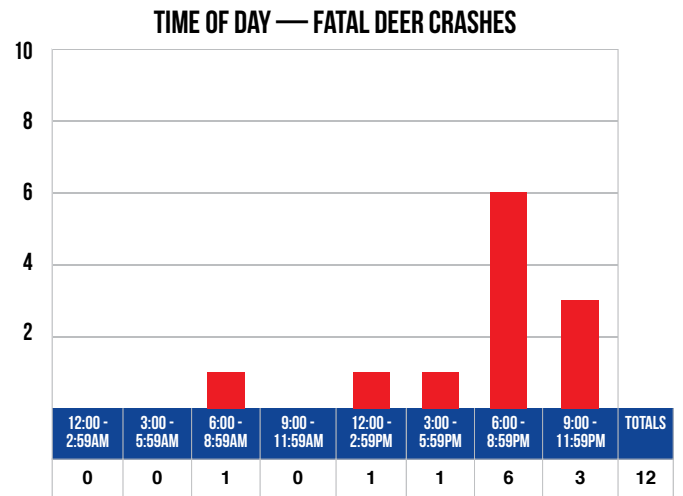

# MICHIGAN MOTOR VEHICLE-DEER INVOLVED CRASHES

Michigan motorists reported 55,531 vehicle-deer crashes in 2019. As a result of those collisions, 1,429 people were injured and 12 people were killed. Eight of the people killed were motorcycle riders. Of the 55,815 units involved, 44,231 (79.2%) were passenger cars, SUVs, or vans; 10,346 (18.5%) were pickup trucks; 148 (0.3%) were motorhomes; and 216 (0.4%) were motorcycles. All other vehicle types (including uncoded and errors) totaled 876 (1.6%).

Motor vehicle-deer crashes occurred most often in Michigan's heavily populated southern counties; Oakland County had the highest number with 1,928 in 2019.

## LIGHT CONDITION AND TIME OF DAY IN MOTOR VEHICLE-DEER CRASHES

LIGHT CONDITION	ALL CRASHES		FATAL		INJURY			PROPERTY DAMAGE ONLY
	Number	% of Total	Number	% of Total	A	B	C	
Daylight	13,184	23.7	3	25.0	29	150	189	12,813
Dawn	5,239	9.4	1	8.3	5	29	49	5,155
Dusk	2,632	4.7	0	0.0	6	19	30	2,577
Dark lighted	2,686	4.8	0	0.0	4	26	39	2,617
Dark unlighted	31,331	56.4	7	58.3	45	204	438	30,637
Other/Unknown	459	0.8	1	8.3	0	0	3	455
<b>Total</b>	<b>55,531</b>	<b>100.0</b>	<b>12</b>	<b>100.0</b>	<b>89</b>	<b>428</b>	<b>748</b>	<b>54,254</b>

The highest number of reported vehicle-deer collisions occurred during the 6:00 PM to 8:59 PM time period, when 24.7 percent (13,702) of vehicle-deer crashes occurred. It also had the highest number of fatal vehicle-deer crashes, with six.