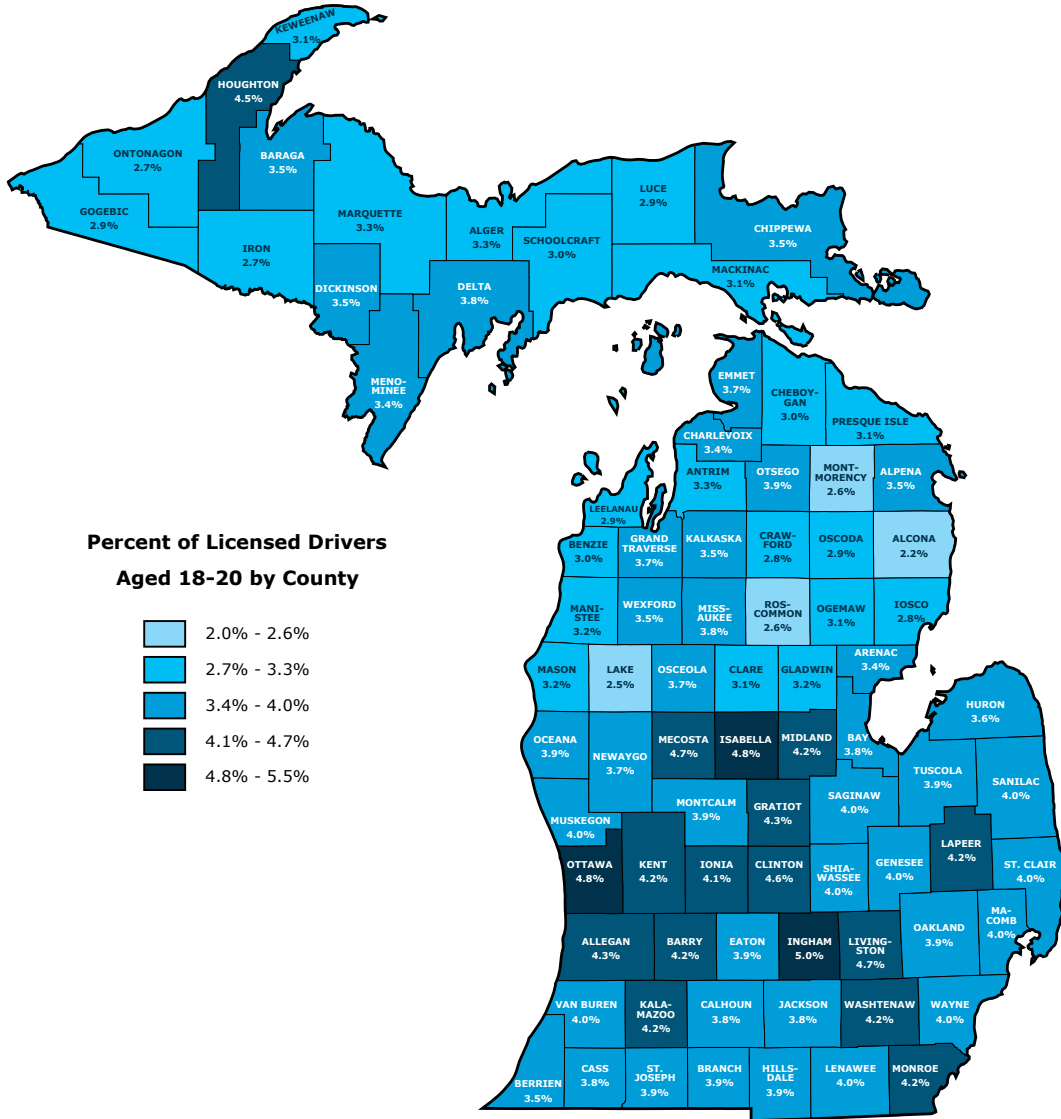

2019

This map displays shaded categories of licensed drivers who are age 18-20 in each county as a percentage of the total licensed drivers for that county. Darker shades represent higher percentages of licensed young drivers and lighter shades represent lower percentages.

Michigan Department of State Police
Office of Highway Safety Planning - Traffic Safety Programs (517) 284-3112
WWW.MICHIGAN.GOV/OHSP

2019

YOUNG DRIVERS (AGE 18-20)

COUNTY	LICENSED YOUNG DRIVERS (AGE 18-20)	TOTAL LICENSED DRIVERS	PERCENT OF LICENSED YOUNG DRIVERS (AGE 18-20)
Alcona	199	9,033	2.2
Alger	218	6,700	3.3
Allegan	3,898	90,166	4.3
Alpena	776	22,443	3.5
Antrim	661	19,927	3.3
Arenac	408	12,041	3.4
Baraga	199	5,682	3.5
Barry	2,017	48,100	4.2
Bay	2,992	79,470	3.8
Benzie	457	15,071	3.0
Berrien	3,956	111,677	3.5
Branch	1,167	30,126	3.9
Calhoun	3,543	94,001	3.8
Cass	1,452	38,673	3.8
Charlevoix	739	21,546	3.4
Cheboygan	627	21,031	3.0
Chippewa	845	24,055	3.5
Clare	714	23,144	3.1
Clinton	2,798	60,865	4.6
Crawford	303	10,697	2.8
Delta	1,064	28,292	3.8
Dickinson	712	20,244	3.5
Eaton	3,208	82,979	3.9
Emmet	1,031	27,960	3.7
Genesee	11,703	291,794	4.0
Gladwin	637	19,891	3.2
Gogebic	314	10,782	2.9
Grand Traverse	2,712	74,079	3.7
Gratiot	1,192	27,512	4.3
Hillsdale	1,312	33,559	3.9
Houghton	1,063	23,778	4.5
Huron	904	25,302	3.6
Ingham	9,514	189,835	5.0
Ionia	1,854	44,744	4.1
Iosco	570	20,646	2.8
Iron	241	9,033	2.7
Isabella	1,933	40,357	4.8
Jackson	4,324	113,032	3.8
Kalamazoo	7,769	183,493	4.2
Kalkaska	506	14,350	3.5
Kent	19,578	465,017	4.2
Keweenaw	58	1,847	3.1

MTCF

Michigan Traffic
Crash Facts

YOUNG DRIVERS

AGE 18-20

2019

This map displays shaded categories of crashes with drivers who are age 18-20 in each county as a percentage of the total crashes for that county. Darker shades represent higher percentages of young driver-involved crashes and lighter shades represent lower percentages.