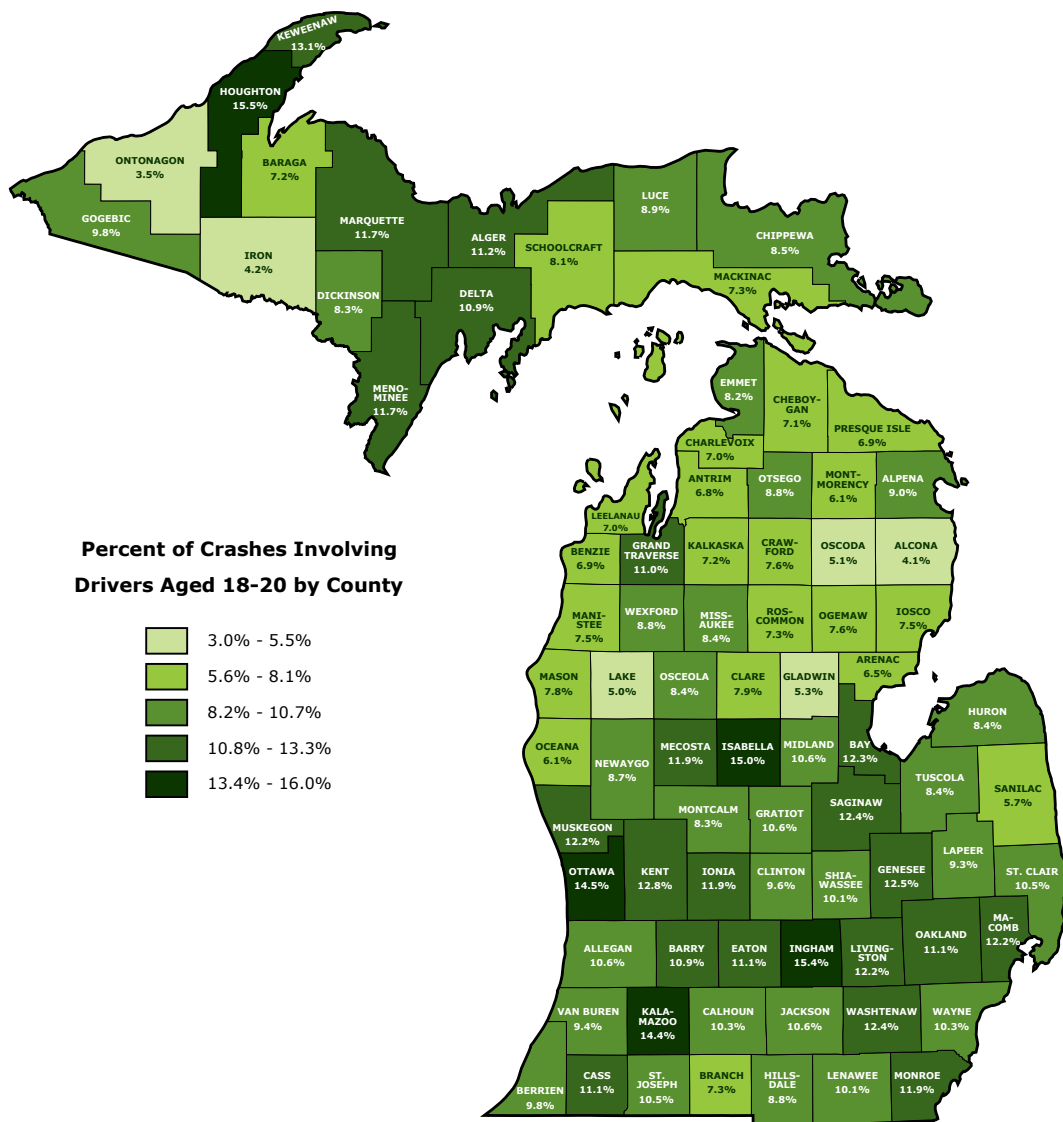

2019

This map displays shaded categories of licensed drivers who are age 18-20 in each county as a percentage of the total licensed drivers for that county. Darker shades represent higher percentages of licensed young drivers and lighter shades represent lower percentages.

COUNTY	LICENSED YOUNG DRIVERS (AGE 18-20)	TOTAL LICENSED DRIVERS	PERCENT OF LICENSED YOUNG DRIVERS (AGE 18-20)
Lake	215	8,570	2.5
Lapeer	2,931	69,603	4.2
Leelanau	550	19,257	2.9
Lenawee	2,929	73,429	4.0
Livingston	7,309	156,802	4.7
Luce	123	4,176	2.9
Mackinac	286	9,108	3.1
Macomb	26,508	671,045	4.0
Manistee	623	19,192	3.2
Marquette	1,555	47,425	3.3
Mason	738	22,822	3.2
Mecosta	1,330	28,258	4.7
Menominee	602	17,724	3.4
Midland	2,699	64,783	4.2
Missaukee	434	11,518	3.8
Monroe	4,993	118,505	4.2
Montcalm	1,809	46,016	3.9
Montmorency	202	7,857	2.6
Muskegon	5,000	124,931	4.0
Newaygo	1,392	37,349	3.7
Oakland	39,062	989,032	3.9
Oceana	779	19,850	3.9
Ogemaw	510	16,666	3.1
Ontonagon	135	4,961	2.7
Osceola	624	17,058	3.7
Oscoda	189	6,620	2.9
Otsego	785	20,007	3.9
Ottawa	10,204	211,293	4.8
Presque Isle	332	10,853	3.1
Roscommon	510	19,947	2.6
Saginaw	5,380	134,892	4.0
St. Clair	4,939	123,621	4.0
St. Joseph	1,656	42,248	3.9
Sanilac	1,247	31,208	4.0
Schoolcraft	196	6,482	3.0
Shiawassee	2,109	52,753	4.0
Tuscola	1,586	40,847	3.9
Van Buren	2,256	55,851	4.0
Washtenaw	10,812	258,811	4.2
Wayne	44,969	1,114,205	4.0
Wexford	861	24,849	3.5
Total	291,537	7,253,398	4.0

MTCF

Michigan Traffic
Crash Facts

YOUNG DRIVERS

AGE 18-20

2019

This map displays shaded categories of crashes with drivers who are age 18-20 in each county as a percentage of the total crashes for that county. Darker shades represent higher percentages of young driver-involved crashes and lighter shades represent lower percentages.