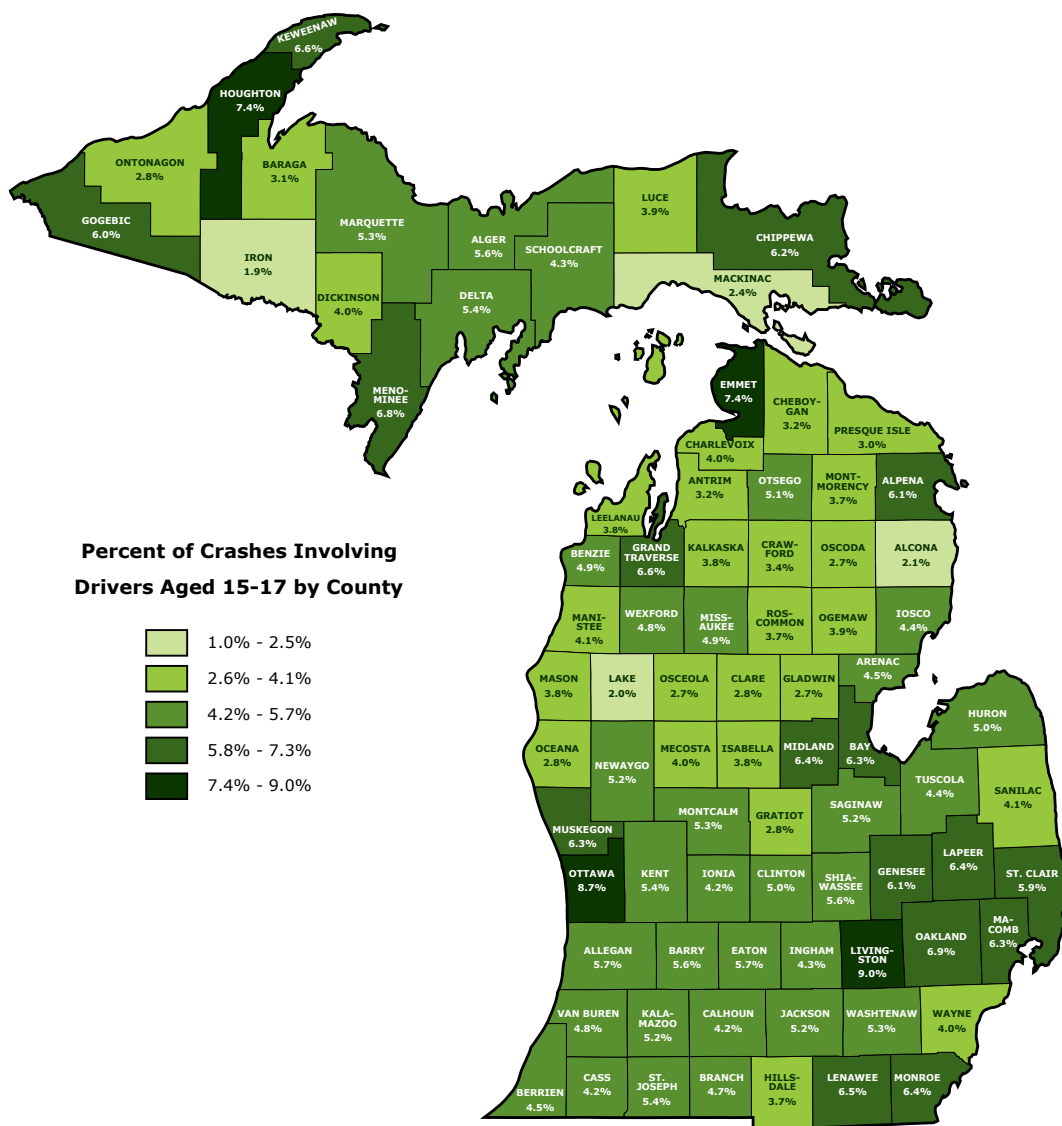

COUNTY	LICENSED YOUNG DRIVERS (AGE 15-17)	TOTAL LICENSED DRIVERS	PERCENT OF LICENSED YOUNG DRIVERS (AGE 15-17)
Lake	134	8,570	1.6
Lapeer	2,445	69,603	3.5
Leelanau	521	19,257	2.7
Lenawee	2,328	73,429	3.2
Livingston	6,130	156,802	3.9
Luce	106	4,176	2.5
Mackinac	232	9,108	2.5
Macomb	19,458	671,045	2.9
Manistee	482	19,192	2.5
Marquette	1,248	47,425	2.6
Mason	602	22,822	2.6
Mecosta	745	28,258	2.6
Menominee	547	17,724	3.1
Midland	2,322	64,783	3.6
Missaukee	356	11,518	3.1
Monroe	3,812	118,505	3.2
Montcalm	1,365	46,016	3.0
Montmorency	164	7,857	2.1
Muskegon	3,496	124,931	2.8
Newaygo	1,126	37,349	3.0
Oakland	32,314	989,032	3.3
Oceana	583	19,850	2.9
Ogemaw	433	16,666	2.6
Ontonagon	93	4,961	1.9
Osceola	534	17,058	3.1
Oscoda	143	6,620	2.2
Otsego	628	20,007	3.1
Ottawa	8,519	211,293	4.0
Presque Isle	254	10,853	2.3
Roscommon	350	19,947	1.8
Saginaw	3,949	134,892	2.9
St. Clair	3,962	123,621	3.2
St. Joseph	1,305	42,248	3.1
Sanilac	1,061	31,208	3.4
Schoolcraft	163	6,482	2.5
Shiawassee	1,527	52,753	2.9
Tuscola	1,304	40,847	3.2
Van Buren	1,770	55,851	3.2
Washtenaw	7,691	258,811	3.0
Wayne	28,519	1,114,205	2.6
Wexford	717	24,849	2.9
Total	217,842	7,253,398	3.0

MTCF

Michigan Traffic
Crash Facts

YOUNG DRIVERS

AGE 15-17

2019

This map displays shaded categories of crashes with drivers who are age 15-17 in each county as a percentage of the total crashes for that county. Darker shades represent higher percentages of young driver-involved crashes and lighter shades represent lower percentages.