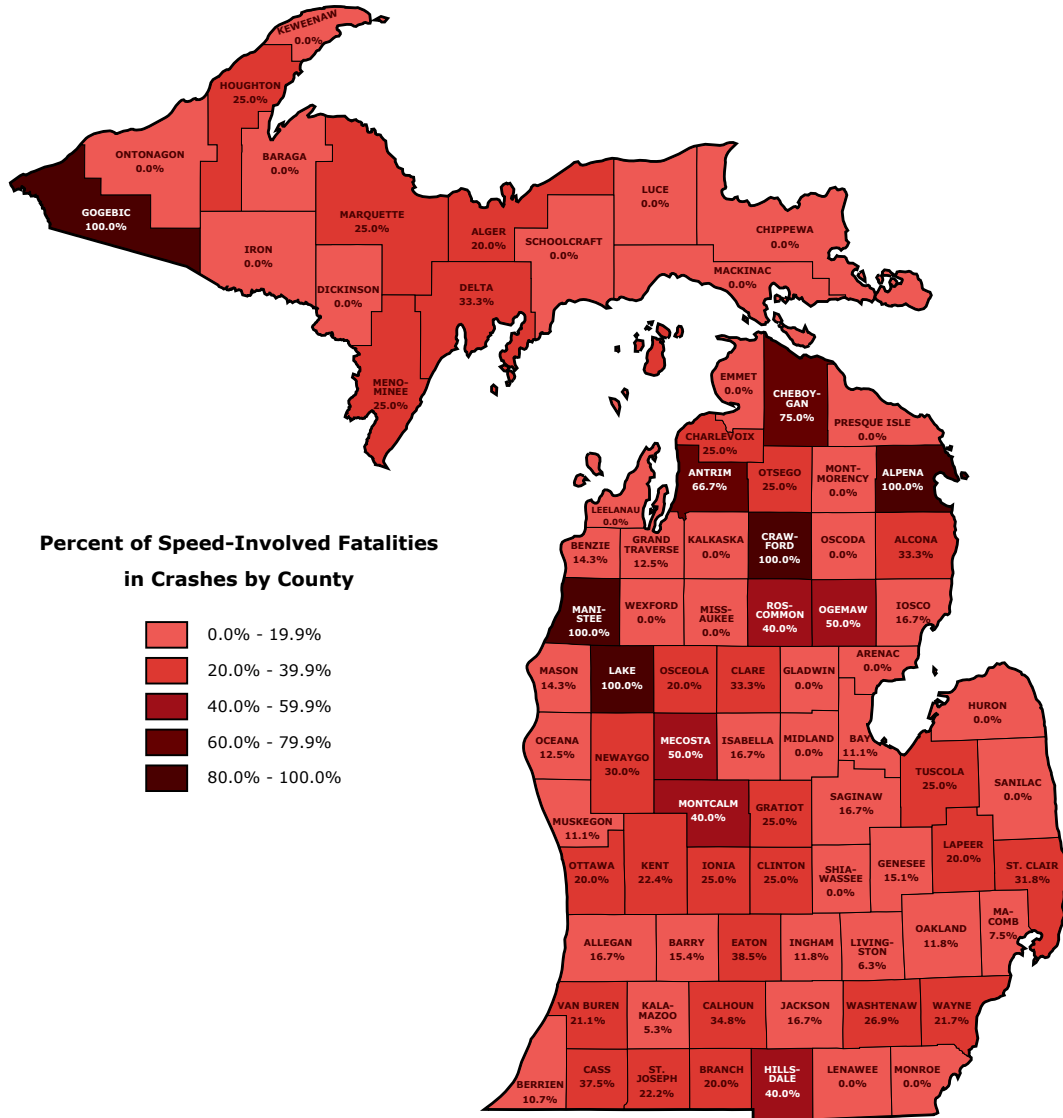

2019

This map displays shaded categories of fatalities in speed-involved crashes in each county as a percentage of the total fatalities for that county. Darker shades represent higher percentages of speed-involved crash fatalities and lighter shades represent lower percentages.

2019

SPEEDING

COUNTY	FATALITIES IN SPEED-INVOLVED CRASHES	TOTAL FATALITIES	PERCENT OF FATALITIES IN SPEED-INVOLVED CRASHES
Alcona	1	3	33.3
Alger	1	5	20.0
Allegan	2	12	16.7
Alpena	1	1	100.0
Antrim	2	3	66.7
Arenac	0	6	0.0
Baraga	0	2	0.0
Barry	2	13	15.4
Bay	1	9	11.1
Benzie	1	7	14.3
Berrien	3	28	10.7
Branch	1	5	20.0
Calhoun	8	23	34.8
Cass	3	8	37.5
Charlevoix	1	4	25.0
Cheboygan	3	4	75.0
Chippewa	0	3	0.0
Clare	2	6	33.3
Clinton	3	12	25.0
Crawford	1	1	100.0
Delta	1	3	33.3
Dickinson	0	1	0.0
Eaton	5	13	38.5
Emmet	0	3	0.0
Genesee	8	53	15.1
Gladwin	0	2	0.0
Gogebic	2	2	100.0
Grand Traverse	1	8	12.5
Gratiot	2	8	25.0
Hillsdale	2	5	40.0
Houghton	1	4	25.0
Huron	0	0	0.0
Ingham	2	17	11.8
Ionia	1	4	25.0
Iosco	1	6	16.7
Iron	0	1	0.0
Isabella	2	12	16.7
Jackson	3	18	16.7
Kalamazoo	1	19	5.3
Kalkaska	0	2	0.0
Kent	11	49	22.4
Keweenaw	0	0	0.0

COUNTY	FATALITIES IN SPEED-INVOLVED CRASHES	TOTAL FATALITIES	PERCENT OF FATALITIES IN SPEED-INVOLVED CRASHES
Lake	3	3	100.0
Lapeer	2	10	20.0
Leelanau	0	5	0.0
Lenawee	0	15	0.0
Livingston	1	16	6.3
Luce	0	0	0.0
Mackinac	0	4	0.0
Macomb	4	53	7.5
Manistee	1	1	100.0
Marquette	2	8	25.0
Mason	1	7	14.3
Mecosta	1	2	50.0
Menominee	1	4	25.0
Midland	0	9	0.0
Missaukee	0	1	0.0
Monroe	0	13	0.0
Montcalm	6	15	40.0
Montmorency	0	0	0.0
Muskegon	3	27	11.1
Newaygo	3	10	30.0
Oakland	8	68	11.8
Oceana	1	8	12.5
Ogemaw	1	2	50.0
Ontonagon	0	2	0.0
Osceola	1	5	20.0
Oscoda	0	1	0.0
Otsego	1	4	25.0
Ottawa	4	20	20.0
Presque Isle	0	3	0.0
Roscommon	2	5	40.0
Saginaw	3	18	16.7
St. Clair	7	22	31.8
St. Joseph	2	9	22.2
Sanilac	0	3	0.0
Schoolcraft	0	1	0.0
Shiawassee	0	8	0.0
Tuscola	1	4	25.0
Van Buren	4	19	21.1
Washtenaw	7	26	26.9
Wayne	36	166	21.7
Wexford	0	3	0.0
Total	185	985	18.8