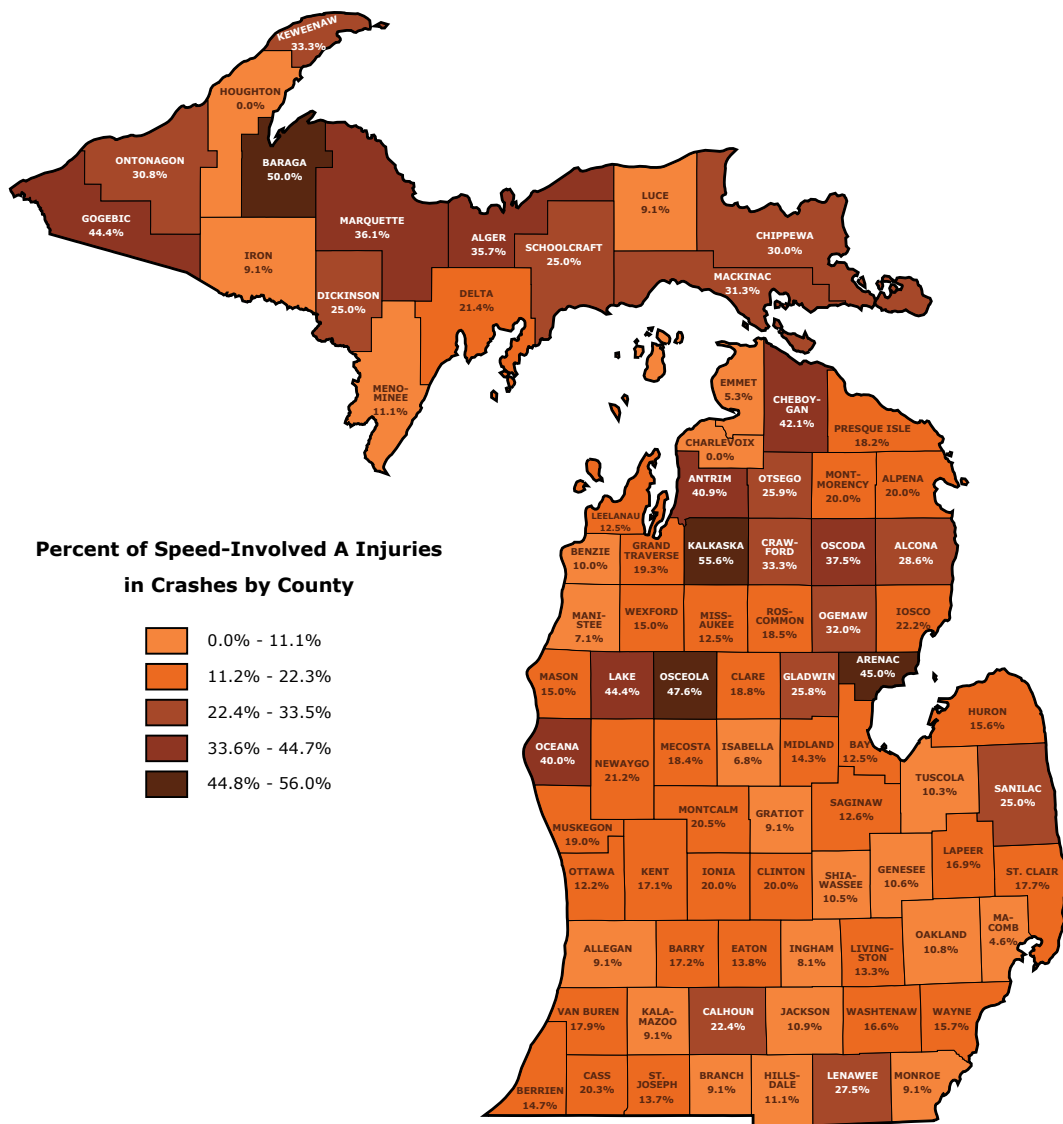

2019

This map displays shaded categories of suspected serious injuries (A injuries) in speed-involved crashes in each county as a percentage of the total A injuries for that county. Darker shades represent higher percentages of speed-involved crash A injuries and lighter shades represent lower percentages.

Michigan Department of State Police
Office of Highway Safety Planning - Traffic Safety Programs (517) 284-3112
[WWW.MICHIGAN.GOV/OHSP](http://www.michigan.gov/ohsp)