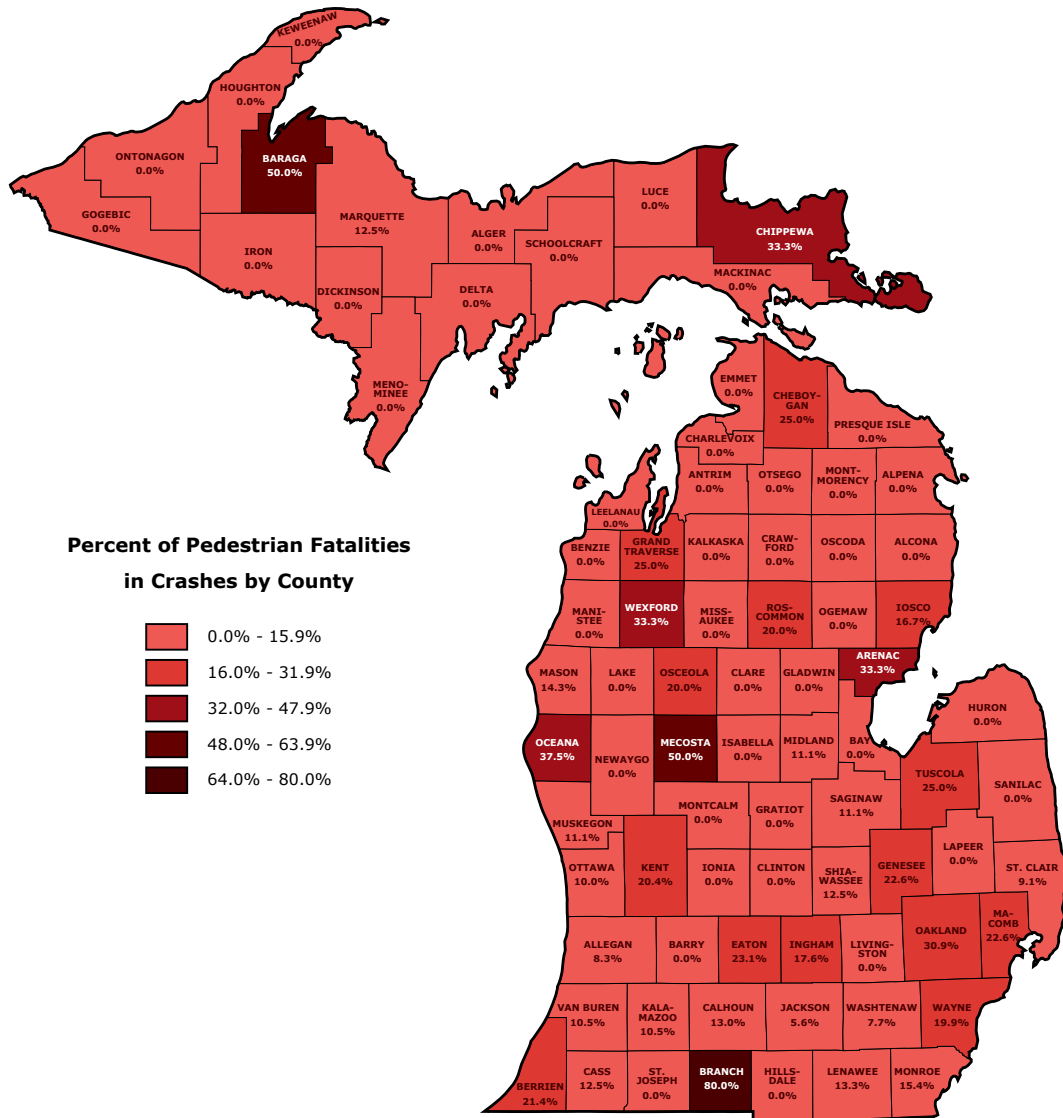

COUNTY	PEDESTRIAN-INVOLVED CRASHES	TOTAL CRASHES	PERCENT OF PEDESTRIAN-INVOLVED CRASHES
Lake	1	403	0.2
Lapeer	6	2,970	0.2
Leelanau	0	661	0.0
Lenawee	15	2,557	0.6
Livingston	18	5,019	0.4
Luce	0	180	0.0
Mackinac	1	660	0.2
Macomb	166	23,929	0.7
Manistee	2	997	0.2
Marquette	11	1,803	0.6
Mason	5	1,400	0.4
Mecosta	13	1,943	0.7
Menominee	0	428	0.0
Midland	3	2,766	0.1
Missaukee	2	632	0.3
Monroe	26	3,932	0.7
Montcalm	10	2,176	0.5
Montmorency	0	380	0.0
Muskegon	26	4,828	0.5
Newaygo	2	1,676	0.1
Oakland	213	40,394	0.5
Oceana	4	1,124	0.4
Ogemaw	1	838	0.1
Ontonagon	0	289	0.0
Osceola	4	1,177	0.3
Oscoda	0	297	0.0
Otsego	3	993	0.3
Ottawa	36	8,558	0.4
Presque Isle	0	664	0.0
Roscommon	3	827	0.4
Saginaw	37	5,555	0.7
St. Clair	25	3,728	0.7
St. Joseph	13	1,751	0.7
Sanilac	7	1,711	0.4
Schoolcraft	1	422	0.2
Shiawassee	13	2,261	0.6
Tuscola	5	1,931	0.3
Van Buren	10	2,436	0.4
Washtenaw	114	11,353	1.0
Wayne	732	53,035	1.4
Wexford	8	1,253	0.6
Total	2,260	314,376	0.7

MTCF

Michigan Traffic
Crash Facts

PEDESTRIANS

2019

This map displays shaded categories of pedestrian fatalities in crashes in each county as a percentage of the total fatalities for that county. Darker shades represent higher percentages of pedestrian fatalities and lighter shades represent lower percentages.