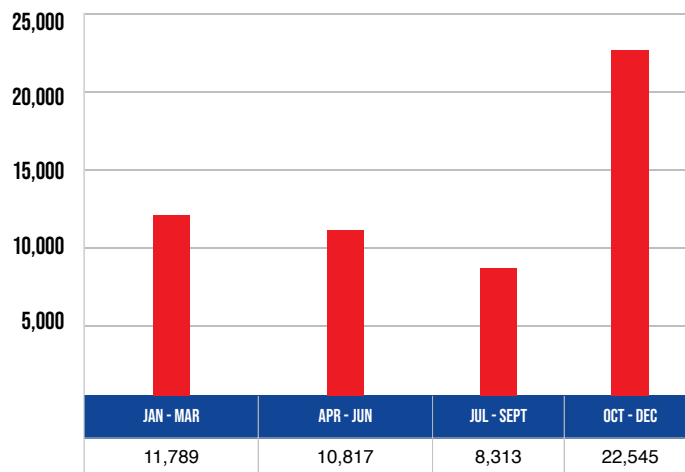

MONTHLY AND SEASONAL RATES FOR MOTOR VEHICLE-DEER CRASHES

MONTH	ALL CRASHES		FATAL CRASHES		INJURY CRASHES			PROPERTY DAMAGE ONLY
	Number	% of Total	Number	% of Total	A	B	C	
January	4,779	8.9	0	0.0	0	11	38	4,730
February	3,404	6.4	0	0.0	0	7	26	3,371
March	3,606	6.7	0	0.0	6	15	34	3,551
April	3,231	6.0	0	0.0	1	19	41	3,170
May	3,262	6.1	2	14.3	14	40	47	3,159
June	4,324	8.1	3	21.4	13	55	80	4,173
July	2,877	5.4	3	21.4	13	46	51	2,764
August	2,092	3.9	1	7.1	15	26	29	2,021
September	3,344	6.3	0	0.0	13	32	68	3,231
October	7,772	14.5	1	7.1	11	51	126	7,583
November	9,353	17.5	3	21.4	5	32	151	9,162
December	5,420	10.1	1	7.1	1	26	57	5,335
Total	53,464	100.0	14	100.0	92	360	748	52,250

SEASON OF THE YEAR — ALL DEER CRASHES

Of the total 53,464 reported vehicle-deer collisions, 42.2 percent (22,545) occurred during the fourth quarter of the year.