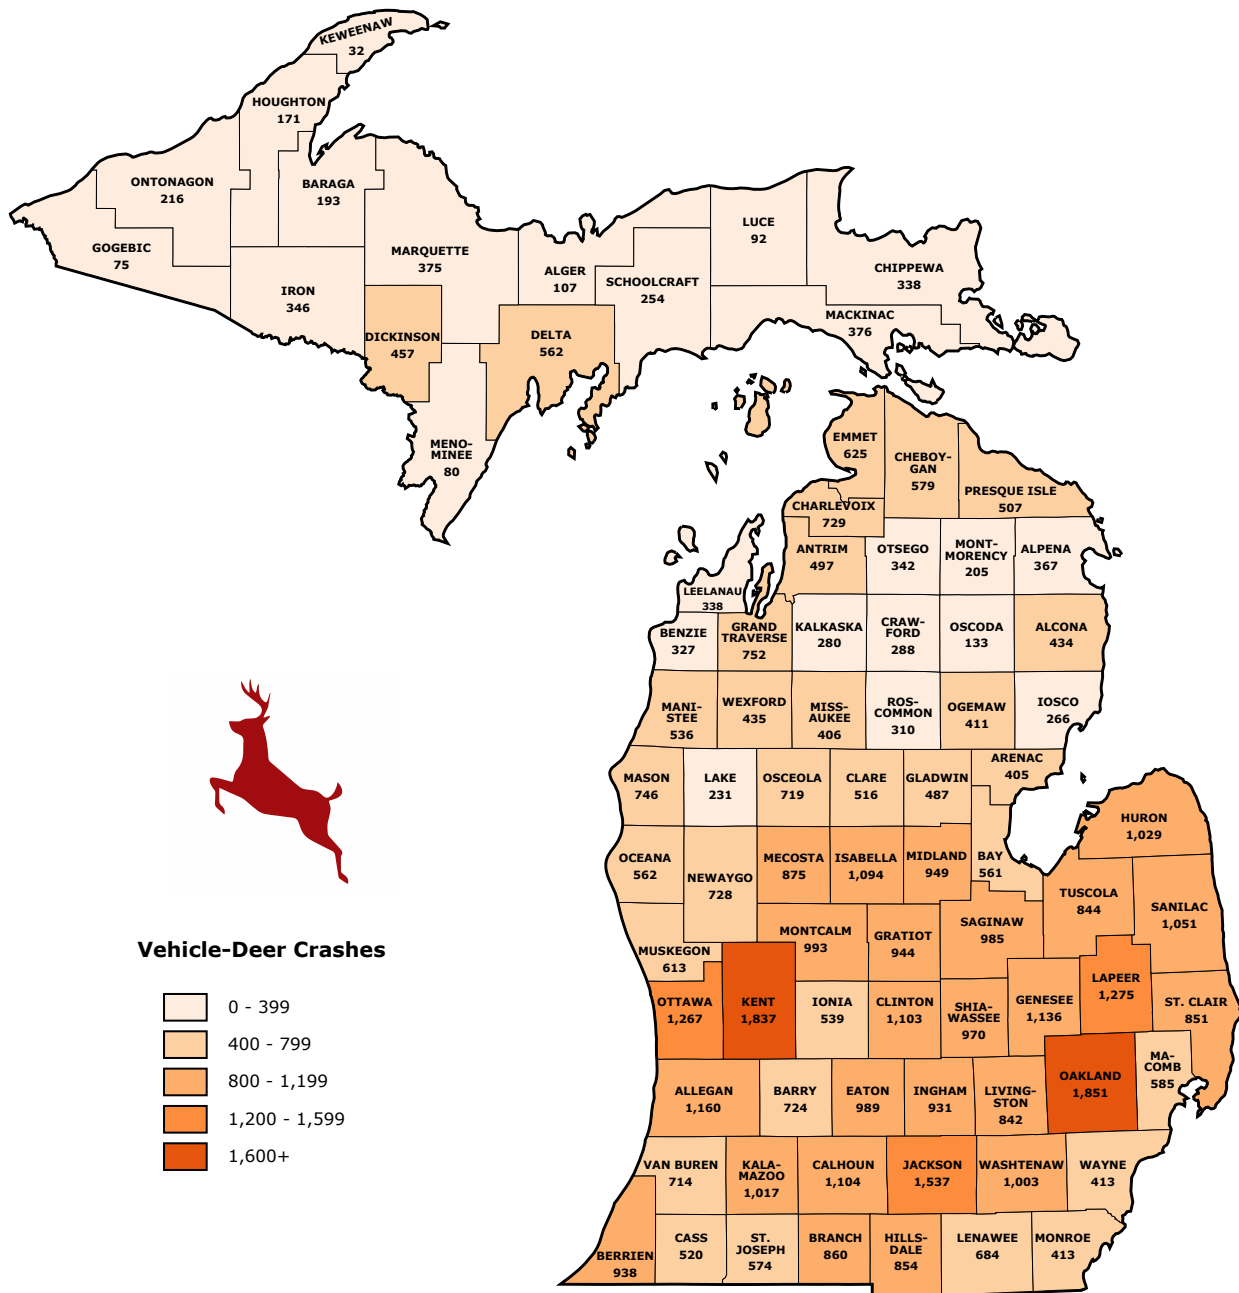

# MICHIGAN MOTOR VEHICLE-DEER INVOLVED CRASHES

Michigan motorists reported 53,464 vehicle-deer crashes in 2018. As a result of those collisions, 1,335 people were injured and 14 people were killed. Nine of the people killed were motorcycle riders. Of the 53,693 vehicles involved, 42,751 (79.6%) were passenger cars, SUVs, or vans; 9,678 (18.0%) were pickups; and 148 (0.3%) were motorhomes. All other vehicle types (including motorcycle, snowmobile, ORV/ATV, large truck, and moped; uncoded and errors are also included) totaled 1,116 (2.1%).

Motor vehicle-deer crashes occurred most often in Michigan's heavily populated southern counties; Oakland County had the highest number with 1,851 in 2018.

# LIGHT CONDITION AND TIME OF DAY IN MOTOR VEHICLE-DEER CRASHES

LIGHT CONDITION	ALL CRASHES		FATAL		INJURY			PROPERTY DAMAGE ONLY
	Number	% of Total	Number	% of Total	A	B	C	
Daylight	12,299	23.0	4	28.6	36	131	185	11,943
Dawn	5,079	9.5	2	14.3	8	31	57	4,981
Dusk	2,541	4.8	2	14.3	8	23	41	2,467
Dark lighted	2,474	4.6	0	0.0	4	11	31	2,428
Dark unlighted	30,721	57.5	6	42.9	36	164	434	30,081
Other/Unknown	350	0.7	0	0.0	0	0	0	350
<b>Total</b>	<b>53,464</b>	<b>100.0</b>	<b>14</b>	<b>100.0</b>	<b>92</b>	<b>360</b>	<b>748</b>	<b>52,250</b>

TIME OF DAY – ALL DEER CRASHES

TIME OF DAY – FATAL DEER CRASHES

The highest number of reported vehicle-deer collisions occurred during the 6:00 PM to 8:59 PM time period, when 24.4 percent (13,043) of vehicle-deer crashes occurred. It also had the highest number of fatal vehicle-deer crashes, with four.