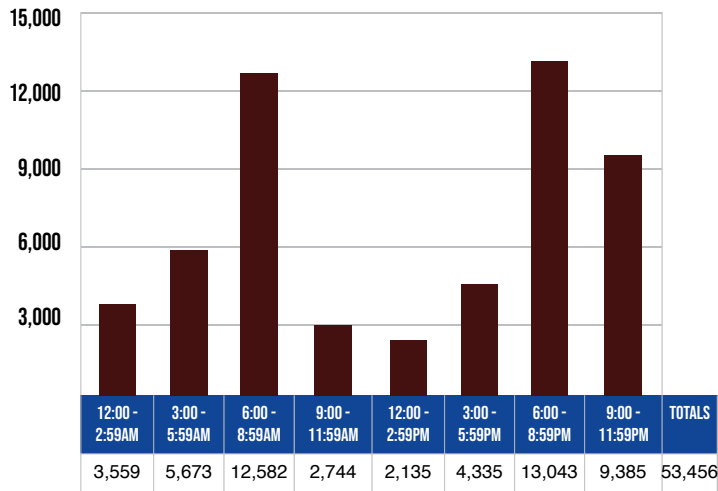

# MICHIGAN MOTOR VEHICLE-DEER INVOLVED CRASHES

Michigan motorists reported 53,464 vehicle-deer crashes in 2018. As a result of those collisions, 1,335 people were injured and 14 people were killed. Nine of the people killed were motorcycle riders. Of the 53,693 vehicles involved, 42,751 (79.6%) were passenger cars, SUVs, or vans; 9,678 (18.0%) were pickups; and 148 (0.3%) were motorhomes. All other vehicle types (including motorcycle, snowmobile, ORV/ATV, large truck, and moped; uncoded and errors are also included) totaled 1,116 (2.1%).

Motor vehicle-deer crashes occurred most often in Michigan's heavily populated southern counties; Oakland County had the highest number with 1,851 in 2018.

# LIGHT CONDITION AND TIME OF DAY IN MOTOR VEHICLE-DEER CRASHES

LIGHT CONDITION	ALL CRASHES		FATAL		INJURY			PROPERTY DAMAGE ONLY
	Number	% of Total	Number	% of Total	A	B	C	
Daylight	12,299	23.0	4	28.6	36	131	185	11,943
Dawn	5,079	9.5	2	14.3	8	31	57	4,981
Dusk	2,541	4.8	2	14.3	8	23	41	2,467
Dark lighted	2,474	4.6	0	0.0	4	11	31	2,428
Dark unlighted	30,721	57.5	6	42.9	36	164	434	30,081
Other/Unknown	350	0.7	0	0.0	0	0	0	350
<b>Total</b>	<b>53,464</b>	<b>100.0</b>	<b>14</b>	<b>100.0</b>	<b>92</b>	<b>360</b>	<b>748</b>	<b>52,250</b>

TIME OF DAY – ALL DEER CRASHES

TIME OF DAY – FATAL DEER CRASHES

The highest number of reported vehicle-deer collisions occurred during the 6:00 PM to 8:59 PM time period, when 24.4 percent (13,043) of vehicle-deer crashes occurred. It also had the highest number of fatal vehicle-deer crashes, with four.