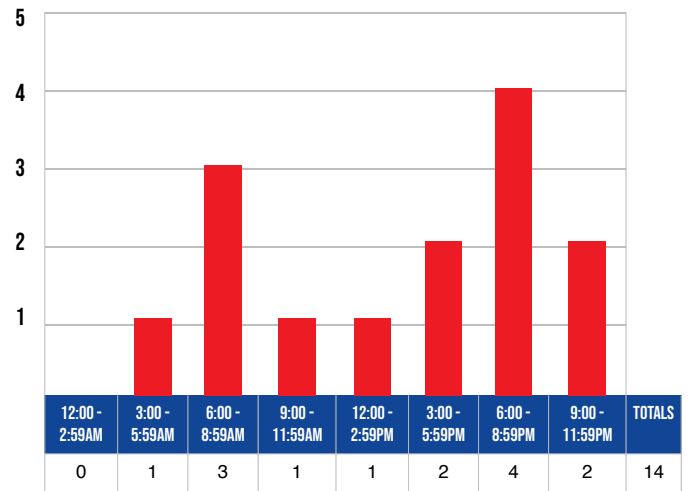

# MICHIGAN MOTOR VEHICLE-DEER INVOLVED CRASHES

Michigan motorists reported 53,464 vehicle-deer crashes in 2018. As a result of those collisions, 1,335 people were injured and 14 people were killed. Nine of the people killed were motorcycle riders. Of the 53,693 vehicles involved, 42,751 (79.6%) were passenger cars, SUVs, or vans; 9,678 (18.0%) were pickups; and 148 (0.3%) were motorhomes. All other vehicle types (including motorcycle, snowmobile, ORV/ATV, large truck, and moped; uncoded and errors are also included) totaled 1,116 (2.1%).

Motor vehicle-deer crashes occurred most often in Michigan's heavily populated southern counties; Oakland County had the highest number with 1,851 in 2018.

# LIGHT CONDITION AND TIME OF DAY IN MOTOR VEHICLE-DEER CRASHES

LIGHT CONDITION	ALL CRASHES		FATAL		INJURY			PROPERTY DAMAGE ONLY
	Number	% of Total	Number	% of Total	A	B	C	
Daylight	12,299	23.0	4	28.6	36	131	185	11,943
Dawn	5,079	9.5	2	14.3	8	31	57	4,981
Dusk	2,541	4.8	2	14.3	8	23	41	2,467
Dark lighted	2,474	4.6	0	0.0	4	11	31	2,428
Dark unlighted	30,721	57.5	6	42.9	36	164	434	30,081
Other/Unknown	350	0.7	0	0.0	0	0	0	350
<b>Total</b>	<b>53,464</b>	<b>100.0</b>	<b>14</b>	<b>100.0</b>	<b>92</b>	<b>360</b>	<b>748</b>	<b>52,250</b>

TIME OF DAY – ALL DEER CRASHES

TIME OF DAY – FATAL DEER CRASHES

The highest number of reported vehicle-deer collisions occurred during the 6:00 PM to 8:59 PM time period, when 24.4 percent (13,043) of vehicle-deer crashes occurred. It also had the highest number of fatal vehicle-deer crashes, with four.