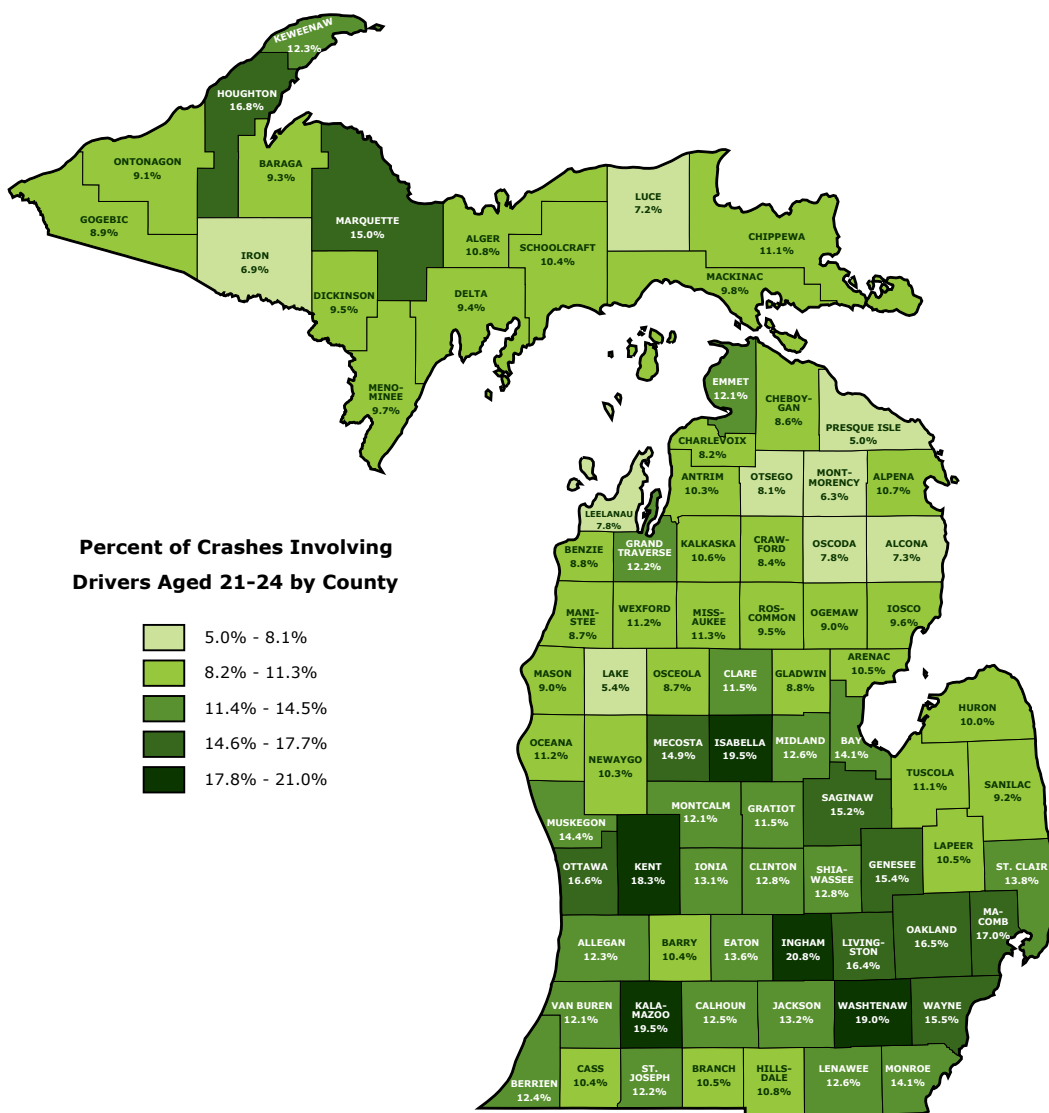

COUNTY	LICENSED YOUNG DRIVERS (AGE 21-24)	TOTAL LICENSED DRIVERS	PERCENT OF LICENSED YOUNG DRIVERS (AGE 21-24)
Lake	301	8,539	3.5
Lapeer	4,095	69,318	5.9
Leelanau	798	19,013	4.2
Lenawee	4,127	73,107	5.6
Livingston	9,705	155,092	6.3
Luce	187	4,208	4.4
Mackinac	362	9,071	4.0
Macomb	42,291	668,142	6.3
Manistee	883	19,105	4.6
Marquette	3,098	47,532	6.5
Mason	1,105	22,573	4.9
Mecosta	1,944	27,901	7.0
Menominee	850	17,764	4.8
Midland	3,719	64,430	5.8
Missaukee	600	11,359	5.3
Monroe	7,140	117,681	6.1
Montcalm	2,738	45,993	6.0
Montmorency	284	7,760	3.7
Muskegon	7,600	123,809	6.1
Newaygo	2,014	36,810	5.5
Oakland	59,661	986,959	6.0
Oceana	1,105	19,625	5.6
Ogemaw	734	16,687	4.4
Ontonagon	167	5,007	3.3
Osceola	875	17,003	5.1
Oscoda	251	6,569	3.8
Otsego	1,050	19,812	5.3
Ottawa	14,080	208,650	6.7
Presque Isle	432	10,832	4.0
Roscommon	736	19,879	3.7
Saginaw	8,486	134,953	6.3
St. Clair	7,245	122,143	5.9
St. Joseph	2,434	42,304	5.8
Sanilac	1,693	31,157	5.4
Schoolcraft	286	6,445	4.4
Shiawassee	3,175	52,762	6.0
Tuscola	2,264	40,805	5.5
Van Buren	3,139	55,582	5.6
Washtenaw	19,774	258,513	7.6
Wayne	73,573	1,109,692	6.6
Wexford	1,289	24,629	5.2
Total	454,349	7,222,155	6.3

MTCF

Michigan Traffic
Crash Facts

YOUNG DRIVERS

AGE 21-24

2018

This map displays shaded categories of crashes with drivers who are age 21-24 in each county as a percentage of the total crashes for that county. Darker shades represent higher percentages of young driver-involved crashes and lighter shades represent lower percentages.