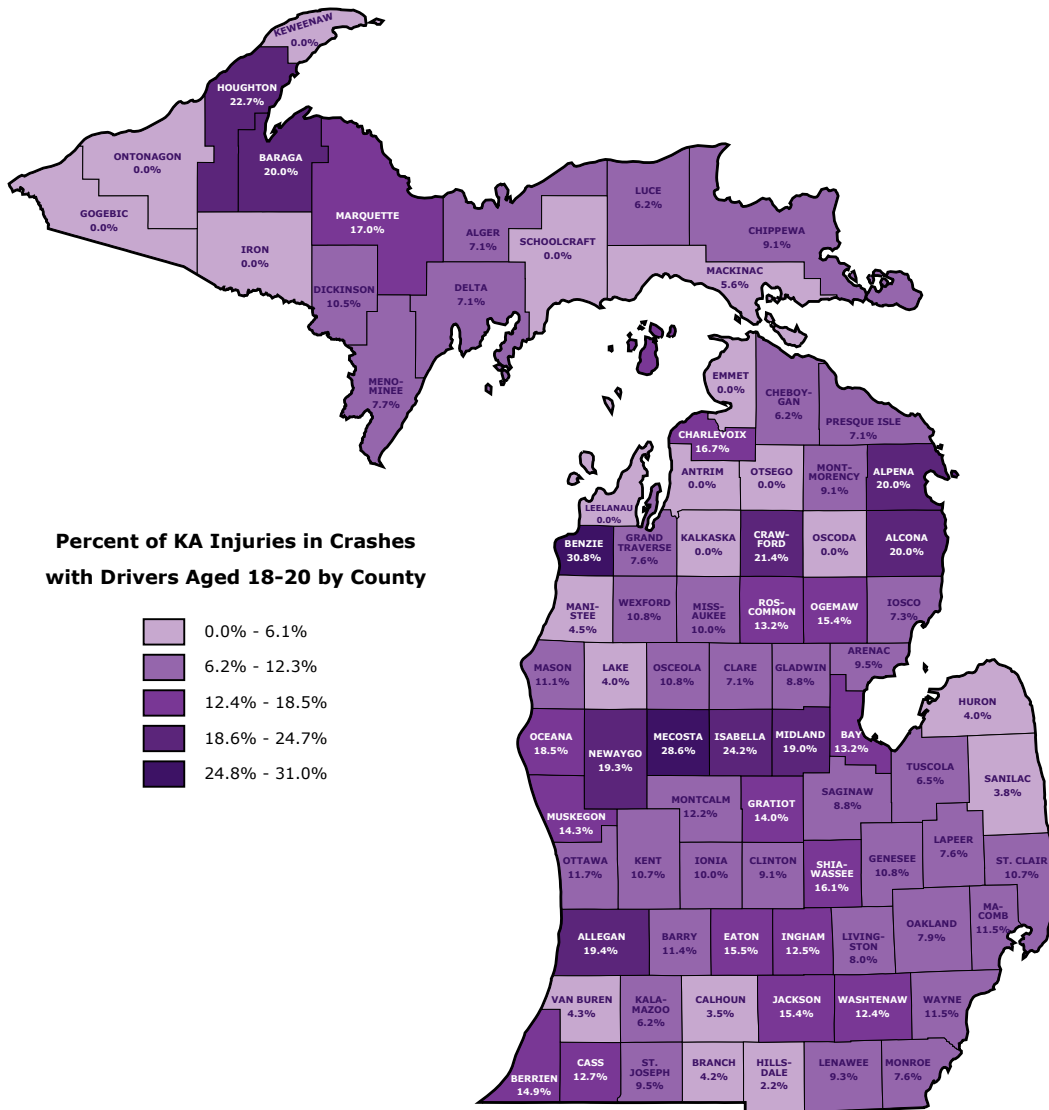

2018

This map displays shaded categories of fatalities and suspected serious injuries (KA injuries) in crashes where there is a driver age 18-20 in each county as a percentage of the total KA injuries for that county. Darker shades represent higher percentages of young driver-involved crash KA injuries and lighter shades represent lower percentages.