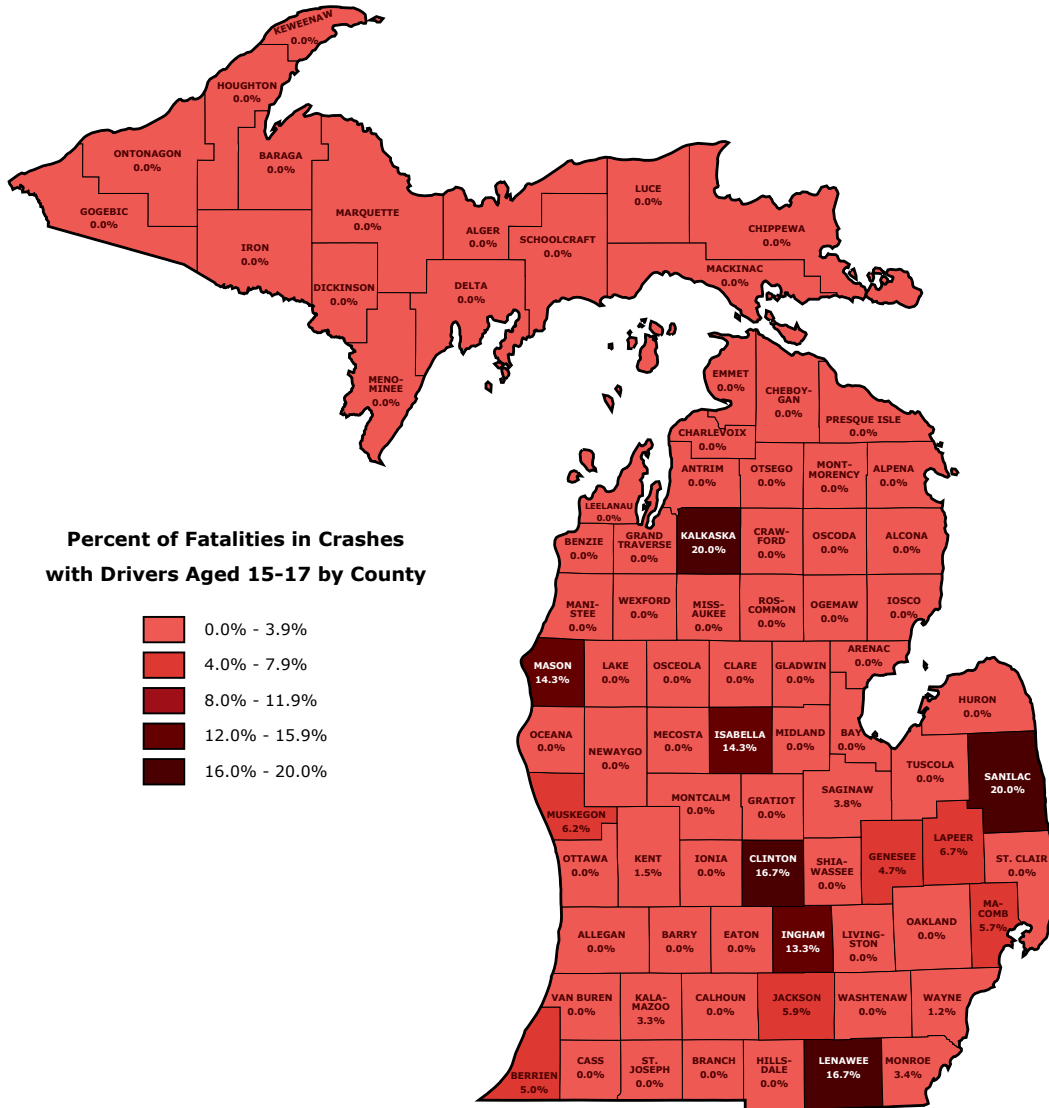

COUNTY	YOUNG DRIVER (AGE 15-17) CRASHES	TOTAL CRASHES	PERCENT OF YOUNG DRIVER (AGE 15-17) CRASHES
Lake	12	445	2.7
Lapeer	160	2,884	5.5
Leelanau	28	680	4.1
Lenawee	172	2,402	7.2
Livingston	412	4,995	8.2
Luce	7	181	3.9
Mackinac	15	633	2.4
Macomb	1,620	25,784	6.3
Manistee	27	969	2.8
Marquette	89	1,729	5.1
Mason	65	1,391	4.7
Mecosta	64	1,788	3.6
Menominee	24	361	6.6
Midland	191	2,755	6.9
Missaukee	25	697	3.6
Monroe	270	3,707	7.3
Montcalm	112	2,163	5.2
Montmorency	11	335	3.3
Muskegon	305	4,899	6.2
Newaygo	67	1,530	4.4
Oakland	2,707	40,814	6.6
Oceana	33	1,087	3.0
Ogemaw	38	775	4.9
Ontonagon	6	329	1.8
Osceola	51	1,224	4.2
Oscoda	7	245	2.9
Otsego	51	919	5.5
Ottawa	677	7,971	8.5
Presque Isle	16	659	2.4
Roscommon	32	799	4.0
Saginaw	272	5,374	5.1
St. Clair	218	3,726	5.9
St. Joseph	88	1,758	5.0
Sanilac	57	1,504	3.8
Schoolcraft	17	385	4.4
Shiawassee	103	2,179	4.7
Tuscola	88	1,706	5.2
Van Buren	83	2,211	3.8
Washtenaw	622	11,006	5.7
Wayne	2,123	54,072	3.9
Wexford	50	1,307	3.8
Total	16,904	312,798	5.4

# YOUNG DRIVERS

AGE 15-17

# 2018

This map displays shaded categories of fatalities in crashes where there is a driver age 15-17 in each county as a percentage of the total fatalities for that county. Darker shades represent higher percentages of young driver-involved crash fatalities and lighter shades represent lower percentages.