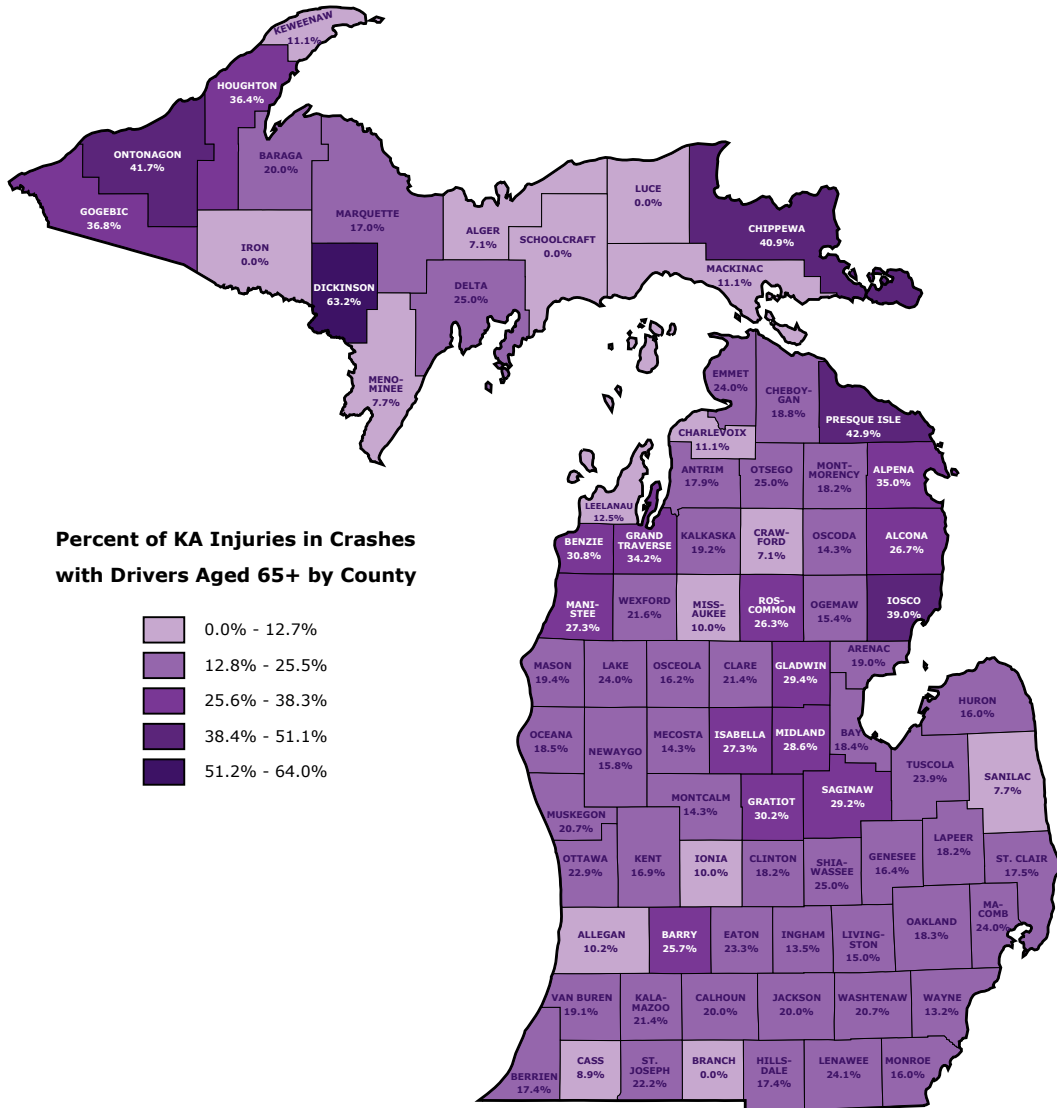

COUNTY	A INJURIES IN SENIOR DRIVER (AGE 65+) CRASHES	TOTAL A INJURIES	PERCENT OF A INJURIES IN SENIOR DRIVER (AGE 65+) CRASHES
Lake	6	23	26.1
Lapeer	9	51	17.6
Leelanau	0	12	0.0
Lenawee	11	48	22.9
Livingston	14	87	16.1
Luce	0	16	0.0
Mackinac	1	13	7.7
Macomb	82	355	23.1
Manistee	4	18	22.2
Marquette	6	40	15.0
Mason	7	29	24.1
Mecosta	4	25	16.0
Menominee	1	12	8.3
Midland	8	34	23.5
Missaukee	2	19	10.5
Monroe	15	90	16.7
Montcalm	13	84	15.5
Montmorency	2	10	20.0
Muskegon	23	124	18.5
Newaygo	8	48	16.7
Oakland	67	399	16.8
Oceana	5	26	19.2
Ogemaw	1	9	11.1
Ontonagon	5	11	45.5
Osceola	3	33	9.1
Oscoda	0	5	0.0
Otsego	3	15	20.0
Ottawa	37	162	22.8
Presque Isle	5	13	38.5
Roscommon	9	35	25.7
Saginaw	33	111	29.7
St. Clair	14	87	16.1
St. Joseph	7	43	16.3
Sanilac	1	21	4.8
Schoolcraft	0	4	0.0
Shiawassee	11	48	22.9
Tuscola	8	35	22.9
Van Buren	15	82	18.3
Washtenaw	33	166	19.9
Wayne	111	885	12.5
Wexford	7	31	22.6
Total	1,005	5,586	18.0

MTCF

Michigan Traffic
Crash Facts

SENIOR DRIVERS

AGE 65 AND OVER

2018

This map displays shaded categories of fatalities and suspected serious injuries (KA injuries) in crashes where there is a driver age 65 and over in each county as a percentage of the total KA injuries for that county. Darker shades represent higher percentages of senior driver-involved crash KA injuries and lighter shades represent lower percentages.