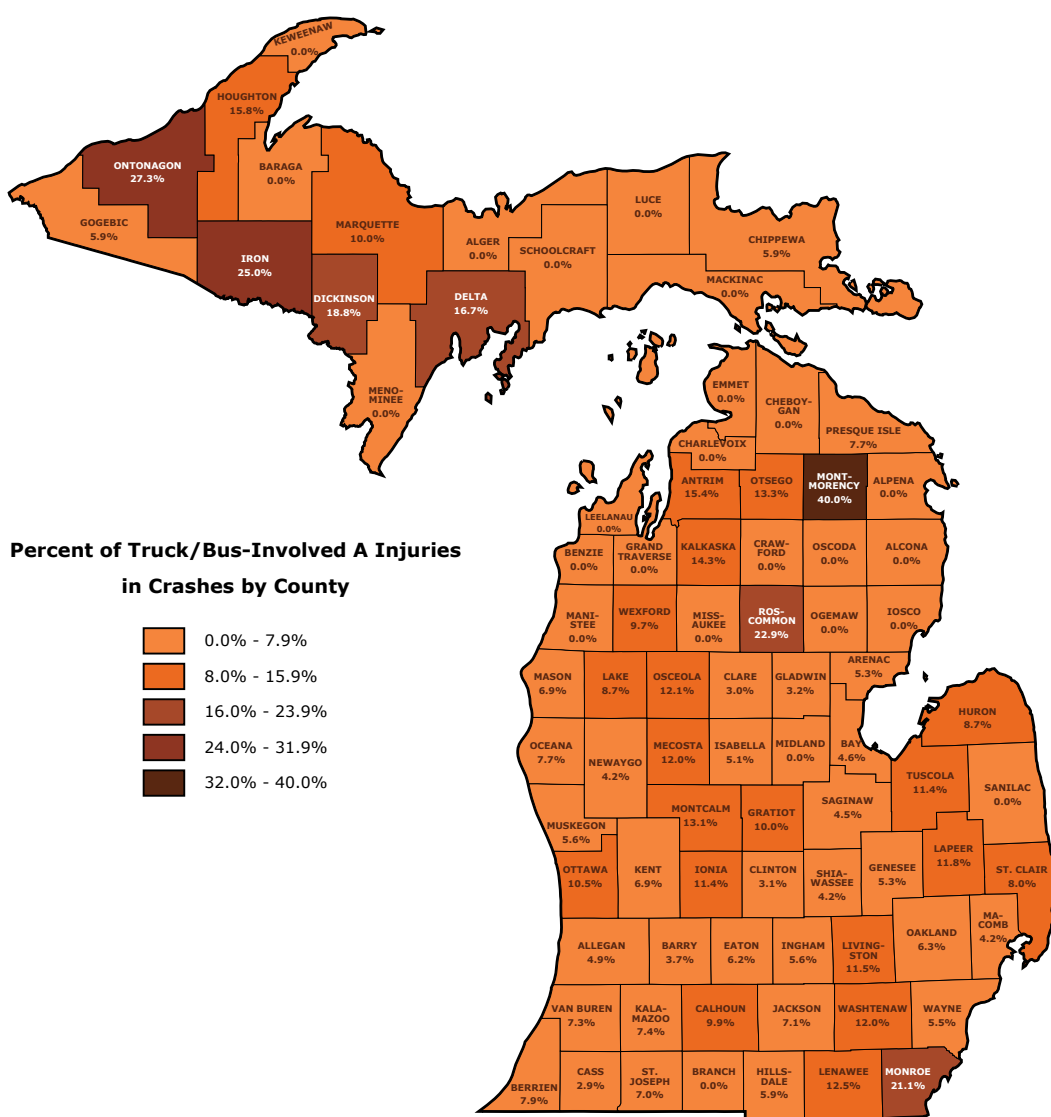

2018

This map displays shaded categories of suspected serious injuries (A injuries) in heavy truck/bus-involved crashes in each county as a percentage of the total A injuries for that county. Darker shades represent higher percentages of heavy truck/bus-involved crash A injuries and lighter shades represent lower percentages.