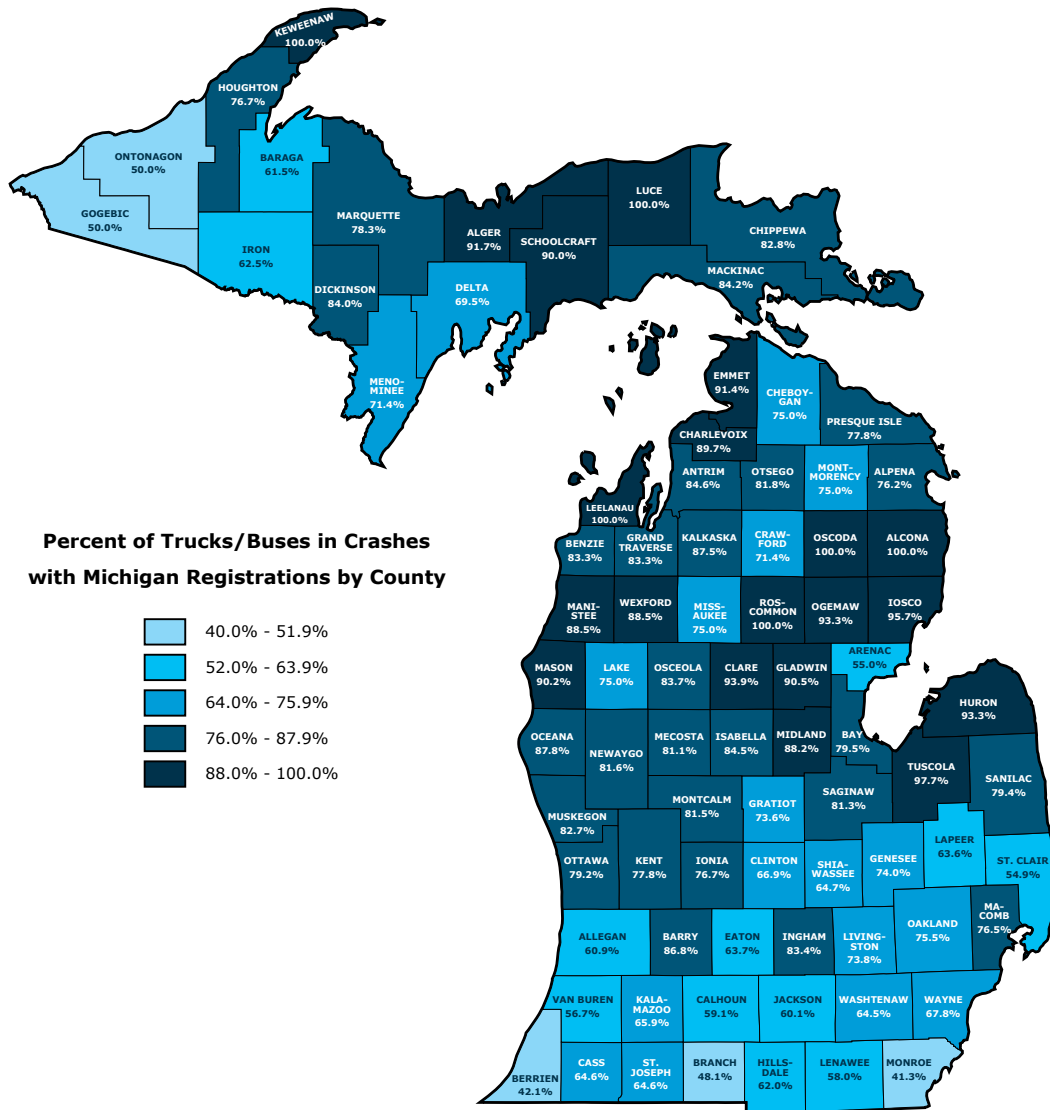

MTCF

Michigan Traffic
Crash Facts

HEAVY TRUCKS/BUSES

2018

This map displays shaded categories of heavy trucks/buses in crashes in each county that are registered in Michigan as a percentage of the total heavy trucks/buses in crashes for that county. Darker shades represent higher percentages of heavy trucks/buses in crashes that are registered in Michigan and lighter shades represent lower percentages.

COUNTY	CRASH-INVOLVED HEAVY TRUCKS/BUSES REGISTERED IN MICHIGAN	TOTAL HEAVY TRUCKS/BUSES IN CRASHES	PERCENT OF CRASH-INVOLVED HEAVY TRUCKS/BUSES REGISTERED IN MICHIGAN
Lake	6	8	75.0
Lapeer	70	110	63.6
Leelanau	16	16	100.0
Lenawee	69	119	58.0
Livingston	175	237	73.8
Luce	3	3	100.0
Mackinac	16	19	84.2
Macomb	1,023	1,337	76.5
Manistee	23	26	88.5
Marquette	47	60	78.3
Mason	37	41	90.2
Mecosta	30	37	81.1
Menominee	10	14	71.4
Midland	60	68	88.2
Missaukee	12	16	75.0
Monroe	163	395	41.3
Montcalm	53	65	81.5
Montmorency	6	8	75.0
Muskegon	110	133	82.7
Newaygo	31	38	81.6
Oakland	1,394	1,847	75.5
Oceana	36	41	87.8
Ogemaw	14	15	93.3
Ontonagon	5	10	50.0
Osceola	36	43	83.7
Oscoda	1	1	100.0
Otsego	36	44	81.8
Ottawa	347	438	79.2
Presque Isle	7	9	77.8
Roscommon	33	33	100.0
Saginaw	122	150	81.3
St. Clair	95	173	54.9
St. Joseph	51	79	64.6
Sanilac	27	34	79.4
Schoolcraft	9	10	90.0
Shiawassee	55	85	64.7
Tuscola	42	43	97.7
Van Buren	93	164	56.7
Washtenaw	448	695	64.5
Wayne	2,491	3,674	67.8
Wexford	54	61	88.5
Total	10,997	15,539	70.8