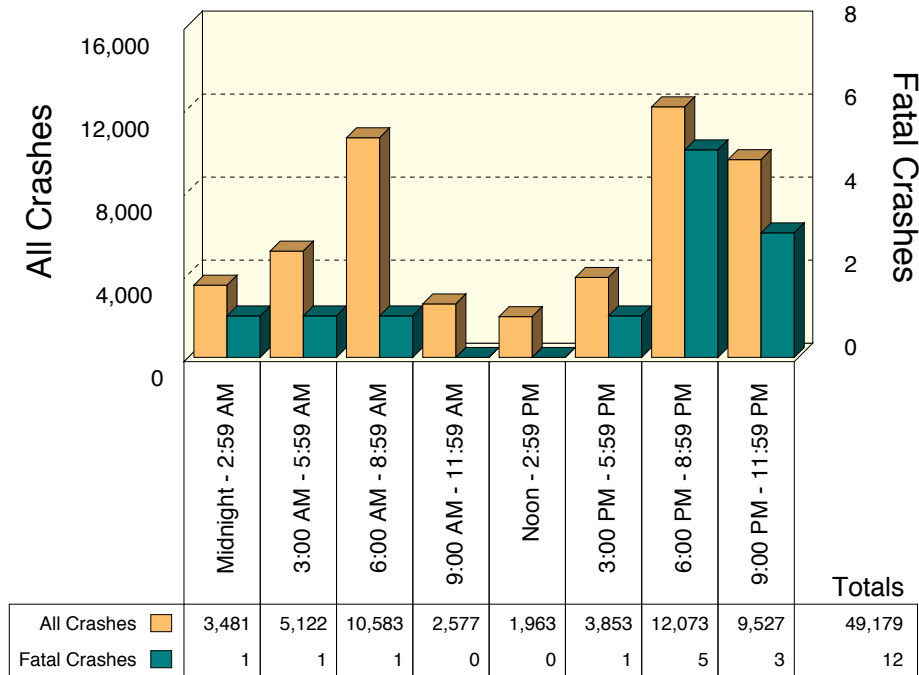

## LIGHT CONDITION AND TIME OF DAY IN MOTOR VEHICLE-DEER CRASHES

LIGHT CONDITION	All Crashes		Fatal Crashes		Injury Crashes			PDO Crashes
	Number	% of Total	Number	% of Fatal	A	B	C	
Daylight	11,418	23.2	3	25.0	26	143	210	11,036
Dawn	4,275	8.7	1	8.3	6	22	32	4,214
Dusk	2,503	5.1	1	8.3	4	22	31	2,445
Dark – Lighted	1,910	3.9	1	8.3	1	9	21	1,878
Dark – Unlighted	28,330	57.6	6	50.0	33	158	365	27,768
Other/Unknown	769	1.6	0	0.0	1	2	1	765
<b>Total</b>	<b>49,205</b>	<b>100.0</b>	<b>12</b>	<b>100.0</b>	<b>71</b>	<b>356</b>	<b>660</b>	<b>48,106</b>

NOTE: PDO = Property Damage Only

### Time and Severity of Motor Vehicle - Deer Crashes

NOTE: Time and Severity chart excludes 26 crashes where time of day is unknown.

24.5 percent (12,073) of the reported vehicle-deer collisions occurred during the 6:00 PM to 8:59 PM time period.