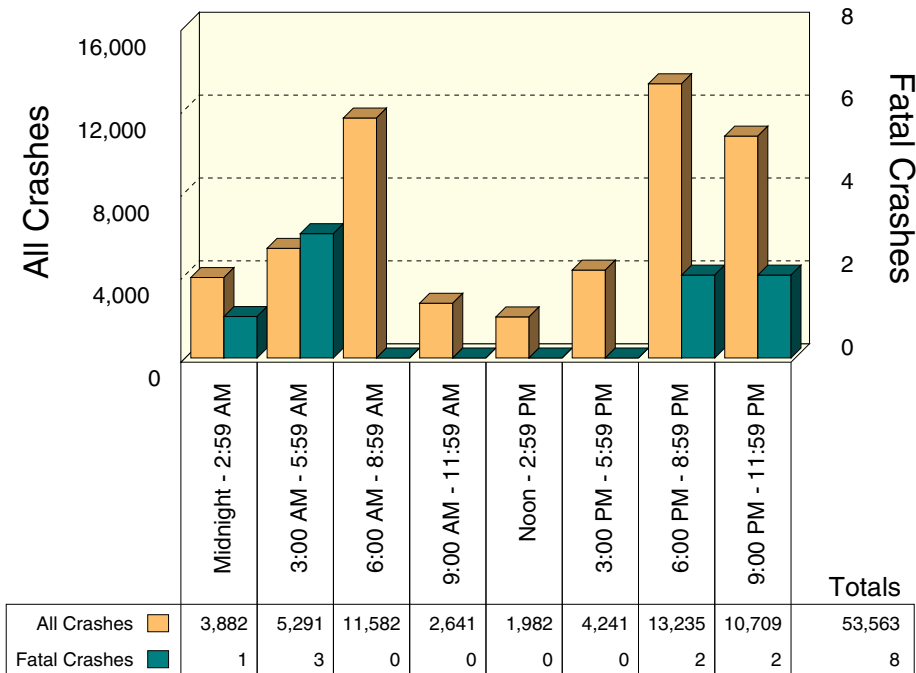

LIGHT CONDITION AND TIME OF DAY IN MOTOR VEHICLE-DEER CRASHES

LIGHT CONDITION	All Crashes		Fatal Crashes		Injury Crashes			PDO Crashes
	Number	% of Total	Number	% of Fatal	A	B	C	
Daylight	11,728	21.9	1	12.5	40	166	227	11,294
Dawn	4,780	8.9	0	0.0	3	30	69	4,678
Dusk	2,732	5.1	2	25.0	7	23	37	2,663
Dark – Lighted	2,132	4.0	0	0.0	2	13	35	2,082
Dark – Unlighted	31,611	59.0	5	62.5	51	174	415	30,966
Other/Unknown	609	1.1	0	0.0	0	2	1	606
Total	53,592	100.0	8	100.0	103	408	784	52,289

Time and Severity of Motor Vehicle - Deer Crashes

NOTE: Time and Severity chart excludes 29 crashes where time of day is unknown.